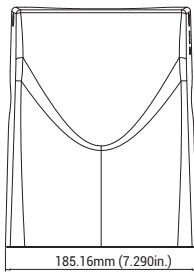

Photocell

Optional for photocell, and allows for security and energy saving

Lens

Polycarbonate optical lens with UV stabilizers do not exhibit yellowing and deformation.

DIMENSIONS

unit: mm/inch

Small size: 27W/40W

Net Weight:
27W: 1.52kg (3.351lb)
40W: 1.80kg (3.968lb)

Medium size: 67W/80W

Net Weight:
67W: 3.32kg (7.319lb)
80W: 3.54kg (7.804lb)

© 2019 Selsler Lighting Products All rights reserved.

Due to our continued efforts to improve our products, product specifications are subject to change without notice. Selsler Lighting Products reserves the right to make changes in specifications and/or to discontinue any product at any time without notice or obligation and will not be liable for any consequences resulting from the use of this publication.