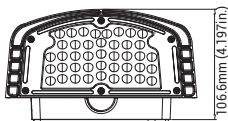

GRWP10	Cat. #		SELSER™ LIGHTING PRODUCTS
	Job	Type	
			Approvals

5 Year
Warranty

Mounting

0° to +90° tilt adjustments, To meet the needs of customers with different lighting angles.

Housing

Suitable for both indoor and outdoor application, also suitable for J-BOX mounting and surface mounting.

Photocell

Optional for photocell, and allows for security and energy saving

Lens

Polycarbonate optical lens with UV stabilizers do not exhibit yellowing and deformation.

DIMENSIONS

unit: mm/inch

Small size: 27W/40W

Net Weight:
27W: 1.52kg (3.351lb)
40W: 1.80kg (3.968lb)

Medium size: 67W/80W

Net Weight:
67W: 3.32kg (7.319lb)
80W: 3.54kg (7.804lb)

© 2019 Selsler Lighting Products All rights reserved.

Due to our continued efforts to improve our products, product specifications are subject to change without notice. Selsler Lighting Products reserves the right to make changes in specifications and/or to discontinue any product at any time without notice or obligation and will not be liable for any consequences resulting from the use of this publication.