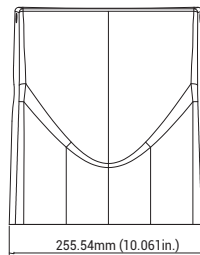

Photocell

Optional for photocell, and allows for security and energy saving

Lens

Polycarbonate optical lens with UV stabilizers do not exhibit yellowing and deformation.

DIMENSIONS

unit: mm/inch

Small size: 27W/40W

Net Weight:
27W: 1.52kg (3.351lb)
40W: 1.80kg (3.968lb)

Medium size: 67W/80W

Net Weight:
67W: 3.32kg (7.319lb)
80W: 3.54kg (7.804lb)

© 2019 Selsler Lighting Products All rights reserved.

Due to our continued efforts to improve our products, product specifications are subject to change without notice. Selsler Lighting Products reserves the right to make changes in specifications and/or to discontinue any product at any time without notice or obligation and will not be liable for any consequences resulting from the use of this publication.