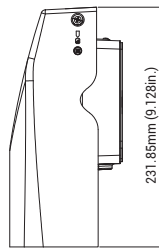

Photocell

Optional for photocell, and allows for security and energy saving

Lens

Polycarbonate optical lens with UV stabilizers do not exhibit yellowing and deformation.

DIMENSIONS

unit: mm/inch

Small size: 27W/40W

Net Weight:
27W: 1.52kg (3.351lb)
40W: 1.80kg (3.968lb)

Medium size: 67W/80W

Net Weight:
67W: 3.32kg (7.319lb)
80W: 3.54kg (7.804lb)

© 2019 Selsler Lighting Products All rights reserved.

Due to our continued efforts to improve our products, product specifications are subject to change without notice. Selsler Lighting Products reserves the right to make changes in specifications and/or to discontinue any product at any time without notice or obligation and will not be liable for any consequences resulting from the use of this publication.