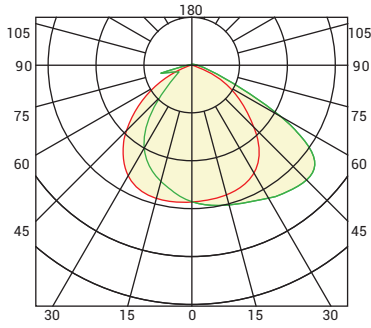

PHOTOMETRICS

ACCESSORIES

PHOTOCELL

No. PC-JL-120-277V

USE: Photocell is field installed or pre-installed in factory by requesting

PERFORMANCE DATA

		3000K (70CRI)		4000K (70CRI)		5000K (70CRI)	
SYSTEM WATTS	VOLTAGE	LUMENS	LPW	LUMENS	LPW	LUMENS	LPW
27W	120-277VAC	3500lm	130 lm/W	3600lm	133 lm/W	3600lm	133 lm/W
40W	120-277VAC/347-480V	5000lm	125 lm/W	5200lm	130 lm/W	5200lm	130 lm/W
67W	120-277VAC/347-480V	8600lm	128 lm/W	8800lm	131 lm/W	8800lm	131 lm/W
80W	120-277VAC	10000lm	125 lm/W	10500lm	131 lm/W	10500lm	131 lm/W

ELECTRICAL DATA

NUMBER OF DRIVERS	DRIVER CURRENT (mA)	NOMINAL POWER (W)	INPUT VOLTAGE (V)	CURRENT (Amps)
1	430	27	120	0.23
		27	208	0.13
		27	240	0.11
		27	277	0.10
1	640	40	120	0.33
		40	208	0.19
		40	240	0.17
		40	277	0.14
1	1110	67	120	0.56
		67	208	0.32
		67	240	0.28
		67	277	0.24
1	2120	80	120	0.67
		80	208	0.38
		80	240	0.33
		80	277	0.29

© 2019 Selsler Lighting Products All rights reserved.

Due to our continued efforts to improve our products, product specifications are subject to change without notice. Selsler Lighting Products reserves the right to make changes in specifications and/or to discontinue any product at any time without notice or obligation and will not be liable for any consequences resulting from the use of this publication.

SELSE
LIGHTING PRODUCTS

Selsler Lighting Products
Po Box 45160
Baton Rouge, La. 70895
Phone # (225) 412-0025