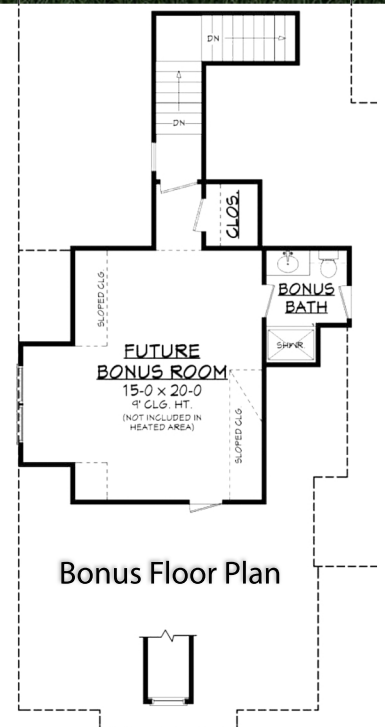

Designing Homes
HOUSE PLAN ZONE
 Building Relationships

First Floor Plan

Bonus Floor Plan

Square footage does not include bonus room.

Belmont House Plan

3032

3032 Sq Ft.

1.5 Stories

4 Bedrooms

83-0 Width

2.5 Bathrooms

74-0 Depth

Phone: 601.336.3254 sales@hpzplans.com

www.hpzplans.com/products/belmont-house-plan