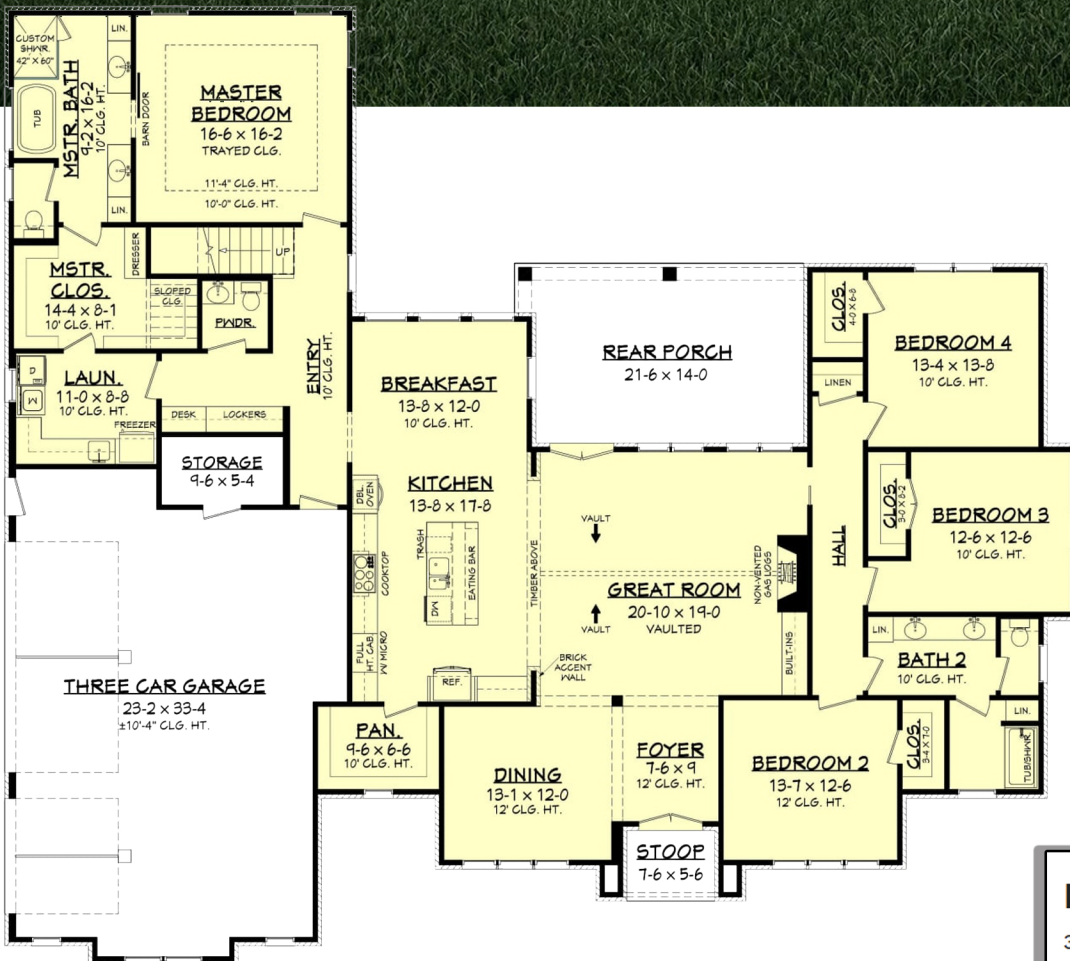

Designing Homes
HOUSE PLAN ZONE
 Building Relationships

First Floor Plan

Bonus Floor Plan

Square footage does not include bonus room.

Belmont House Plan

3032

3032 Sq Ft.

1.5 Stories

4 Bedrooms

83-0 Width

2.5 Bathrooms

74-0 Depth

Phone: 601.336.3254 sales@hpzplans.com

www.hpzplans.com/products/belmont-house-plan