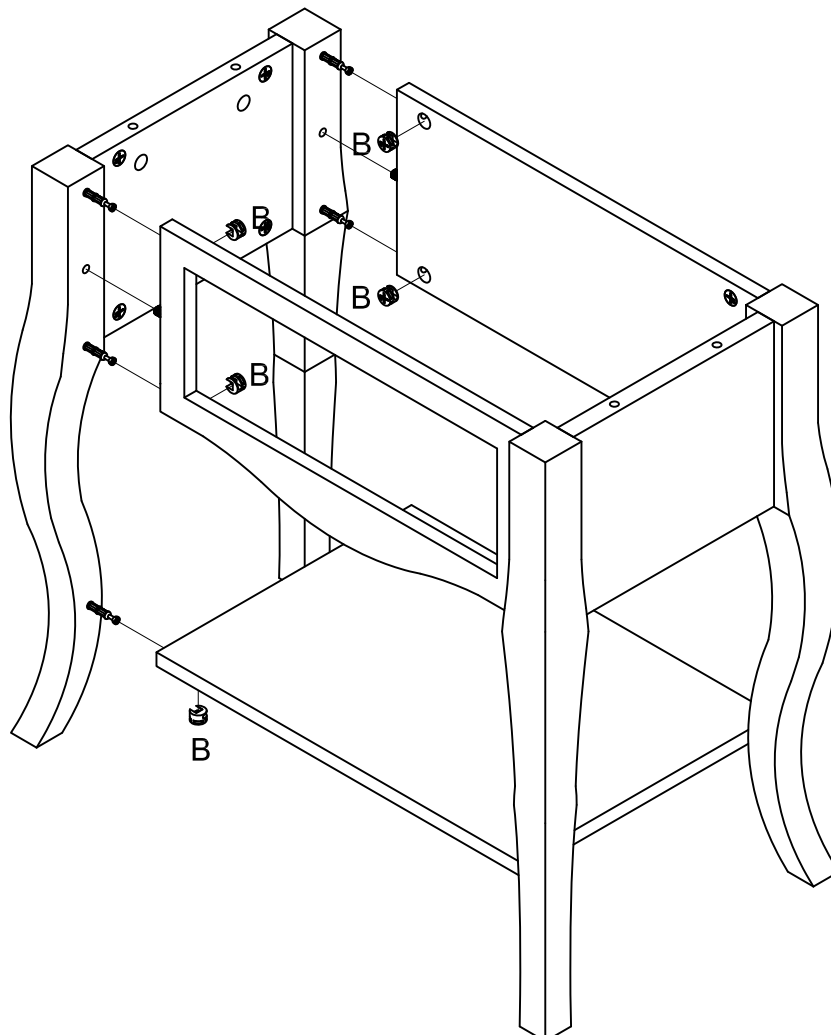

Tel:03300581588,
Email:
info@dreamsliving.co.uk

We will resolve the issues for you within 1 working day!

L Anti-tilt strap
x1

<p>A CAM lock dowel x28</p> 	<p>B CAM lock x28</p> 	<p>C Wood dowel x8</p> 	<p>D Screw M4x20 x1</p> 	<p>E Screw \varnothing3x12 x3</p> 
<p>F Screw \varnothing4x30 x4</p> 	<p>G Screw \varnothing4x45 x3</p> 	<p>J Handle x1</p> 	<p>K Drawer glider pad x1</p> 	<p>H Wall anchor x1</p> 

01

02

03

04

2 x

05

06

07