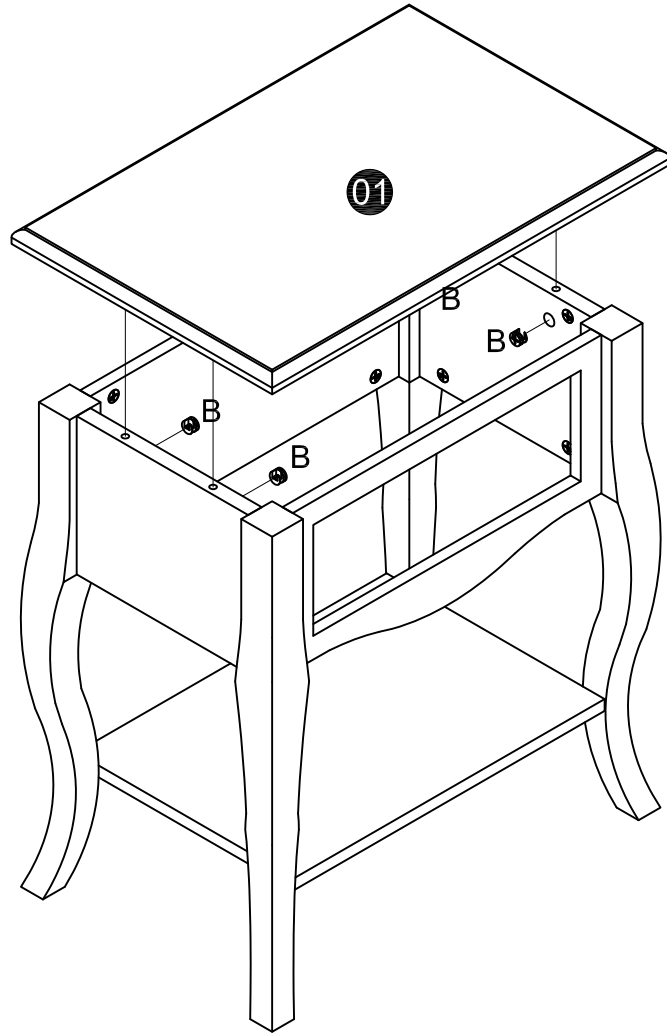

Tel:03300581588,
Email:
info@dreamsliving.co.uk

We will resolve the issues for you within 1 working day!

L Anti-tilt strap
x1

<p>A CAM lock dowel x28</p> 	<p>B CAM lock x28</p> 	<p>C Wood dowel x8</p> 	<p>D Screw M4x20 x1</p> 	<p>E Screw \varnothing3x12 x3</p> 
<p>F Screw \varnothing4x30 x4</p> 	<p>G Screw \varnothing4x45 x3</p> 	<p>J Handle x1</p> 	<p>K Drawer glider pad x1</p> 	<p>H Wall anchor x1</p> 

01

02

03

04

2 x

05

06

07