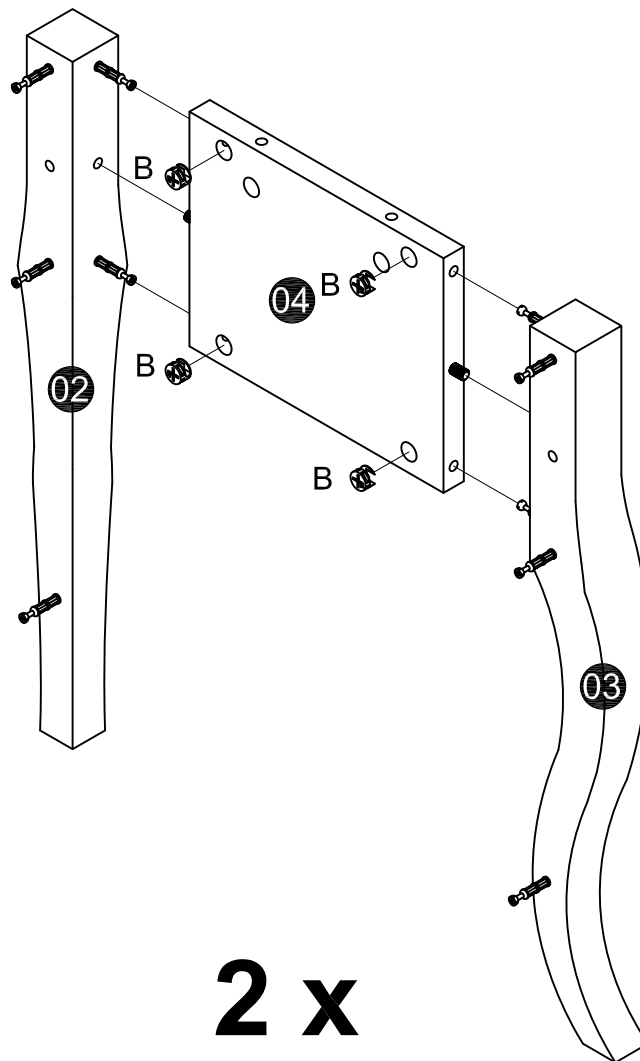

Tel:03300581588,
Email:
info@dreamsliving.co.uk

We will resolve the issues for you within 1 working day!

L Anti-tilt strap
x1

<p>A CAM lock dowel x28</p> 	<p>B CAM lock x28</p> 	<p>C Wood dowel x8</p> 	<p>D Screw M4x20 x1</p> 	<p>E Screw \varnothing3x12 x3</p> 
<p>F Screw \varnothing4x30 x4</p> 	<p>G Screw \varnothing4x45 x3</p> 	<p>J Handle x1</p> 	<p>K Drawer glider pad x1</p> 	<p>H Wall anchor x1</p> 

01

02

03

04

2 x

05

06

07