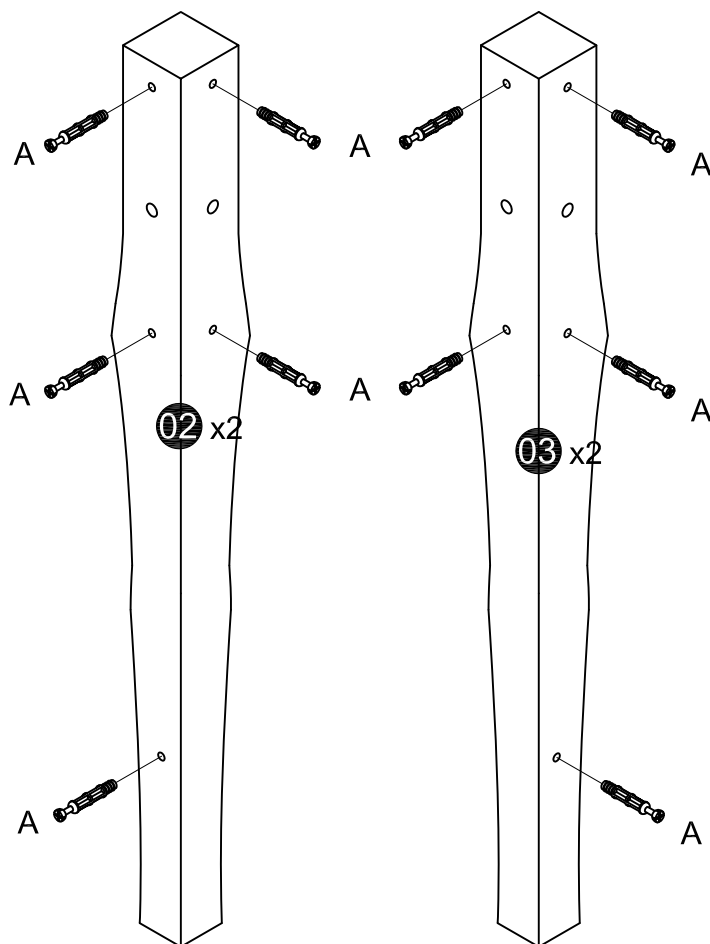

Tel:03300581588,
Email:
info@dreamsliving.co.uk

We will resolve the issues for you within 1 working day!

L Anti-tilt strap
x1

<p>A CAM lock dowel x28</p> 	<p>B CAM lock x28</p> 	<p>C Wood dowel x8</p> 	<p>D Screw M4x20 x1</p> 	<p>E Screw \varnothing3x12 x3</p> 
<p>F Screw \varnothing4x30 x4</p> 	<p>G Screw \varnothing4x45 x3</p> 	<p>J Handle x1</p> 	<p>K Drawer glider pad x1</p> 	<p>H Wall anchor x1</p> 

01

02

03

04

2 x

05

06

07