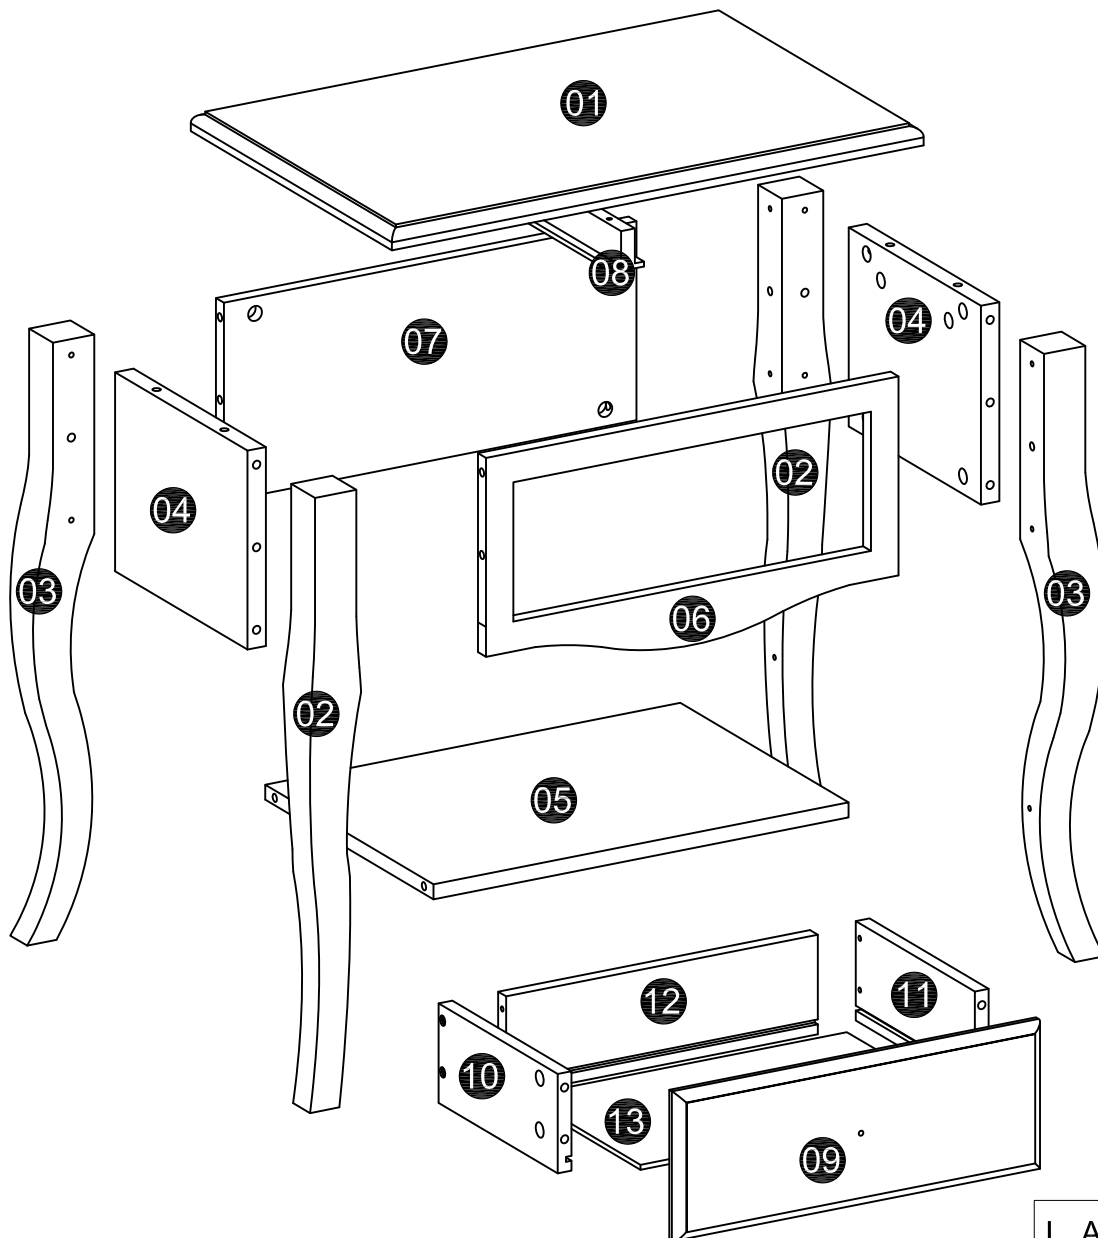

Tel:03300581588,
Email:
info@dreamsliving.co.uk

We will resolve the issues for you within 1 working day!

L Anti-tilt strap
x1

<p>A CAM lock dowel x28</p> 	<p>B CAM lock x28</p> 	<p>C Wood dowel x8</p> 	<p>D Screw M4x20 x1</p> 	<p>E Screw \varnothing3x12 x3</p> 
<p>F Screw \varnothing4x30 x4</p> 	<p>G Screw \varnothing4x45 x3</p> 	<p>J Handle x1</p> 	<p>K Drawer glider pad x1</p> 	<p>H Wall anchor x1</p> 

01

02

03

04

2 x

05

06

07