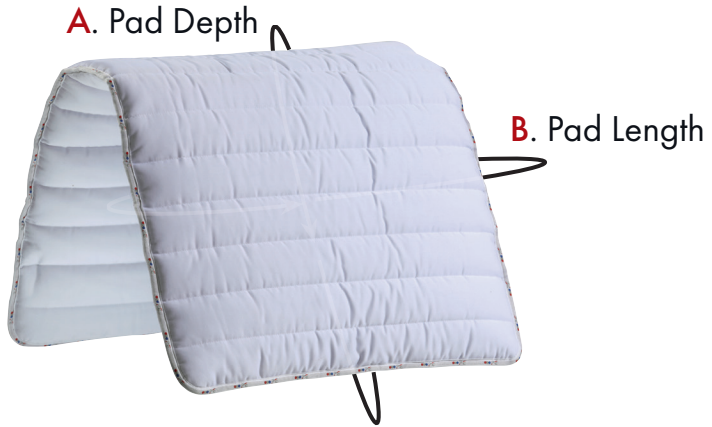

BUSTER REVERSIBLE Saddle Pad

A	57cm
B	66cm

**Pay in 3 interest-free instalments with Klarna.
Select Klarna at checkout to buy now and pay later.**

The measurements are approximate.