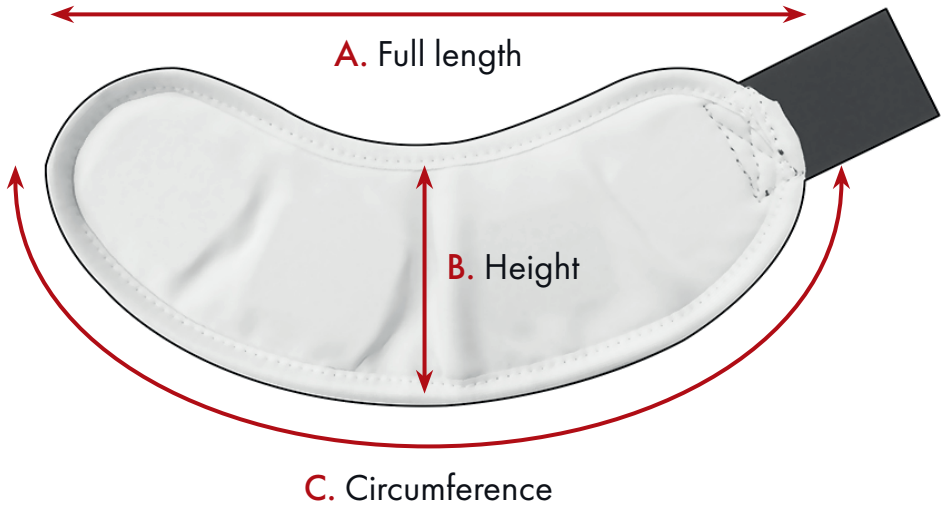

## MAGNITEQUE MAGNETIC Hoof Boots

Velcro measures 5.5cm from the binding

Size	A.	B.	C.
S	30cm	10.5cm	33cm
M	34cm	11cm	36cm
L	35.5cm	11.5cm	39cm

\*All measurements are approximate. Measurements given are for the main body of boot not including straps, boot fit is adjustable, allow for overlap.