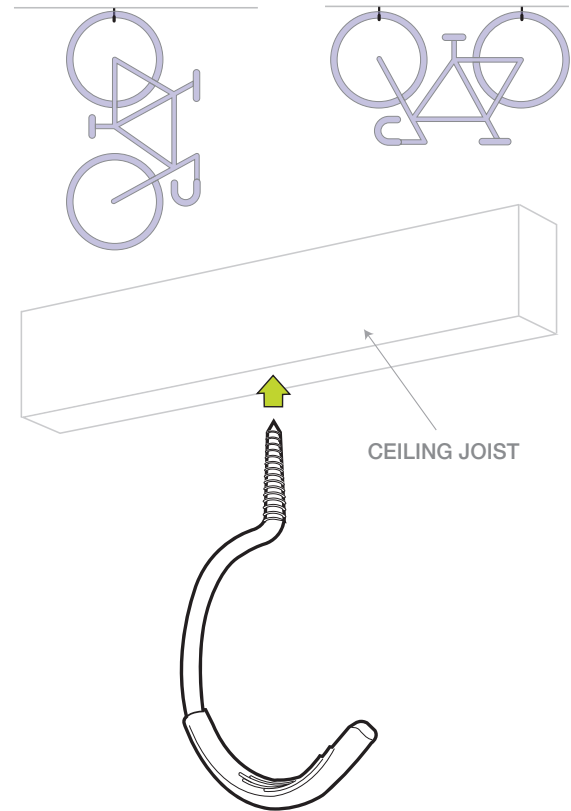

delta_Δ

Jumbo J Hooks

Assembly instructions RS1000W

- 1 Carefully screw into center of suitable ceiling joist at the correct distance so the hooks will line up.

IMPORTANT SAFETY NOTE

Ensure that hook(s) are securely mounted into the joist.
Pre-drilling 1/8" pilot holes will make this job easier.

No Tools Required

221003

WARNING

Do not exceed maximum total weight limit of 22kg/50lbs. Incorrect wall mounting could result in items falling and injury to persons. Avoid mounting in a position where personal injury could result from walking into protruding rack.