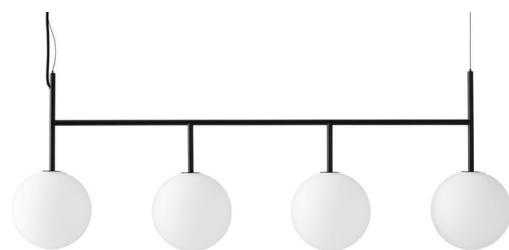

TR Bulb Suspension Frame

BY TIM RUNDLE

Suspension lamp in black powder coated steel or brushed brass. Opal glass bulb with a shiny or matte finish.

PRODUCT OPTIONS

Black, Matte Opal Bulb
1495639