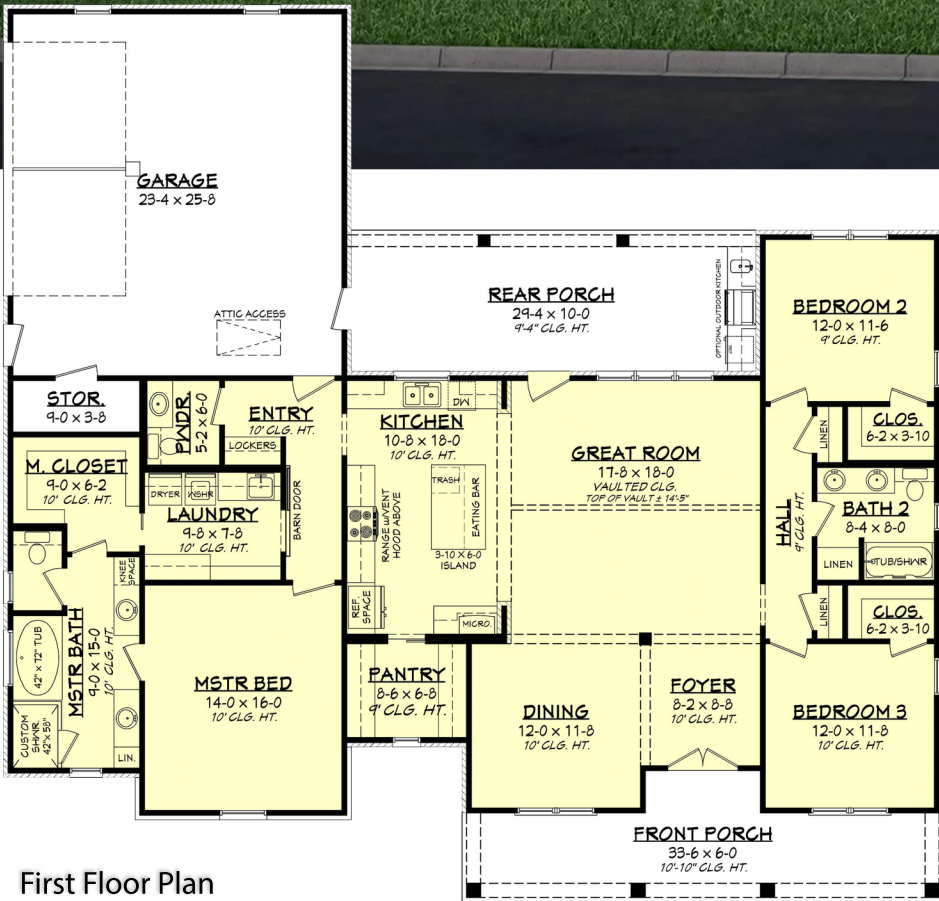

Designing Homes  
**HOUSE PLAN ZONE**  
 Building Relationships

First Floor Plan

Rear Elevation

**Blackberry Ridge House Plan**

2044

2044 Sq Ft.

1 Stories

3 Bedrooms

66-0 Width

2.5 Bathrooms

63-0 Depth

Phone: 601.336.3254 sales@hpzplans.com

<https://hpzplans.com/products/blackberry-ridge-house-plan>