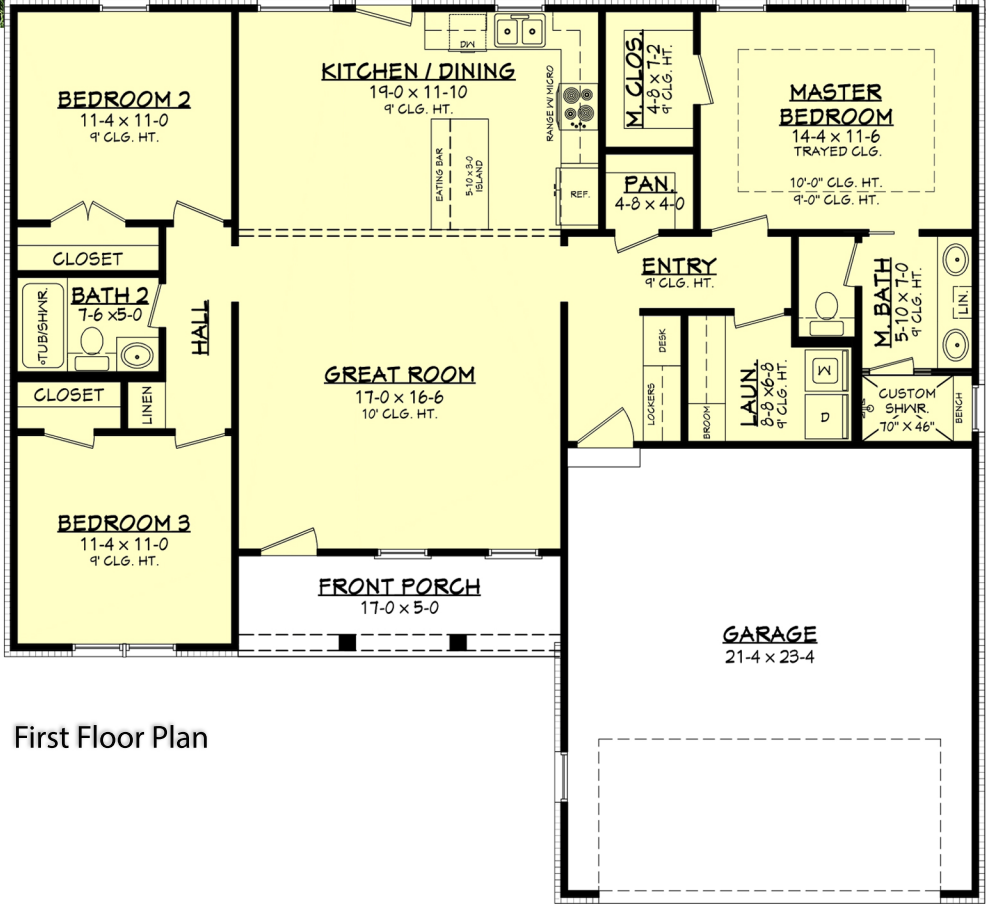

Designing Homes  
**HOUSE PLAN ZONE**  
 Building Relationships

**PATIO**  
 19-0 x 8-0  
 (NOT INCLUDED IN DEPTH DIMENSION)

First Floor Plan

Rear Elevation

**Aubrey House Plan**

1416

- 🏠 1416 Sq Ft.
- 🏠 1 Stories
- 🛏️ 3 Bedrooms
- 📏 51-0 Width
- 🚿 2 Bathrooms
- 📏 47-0 Depth