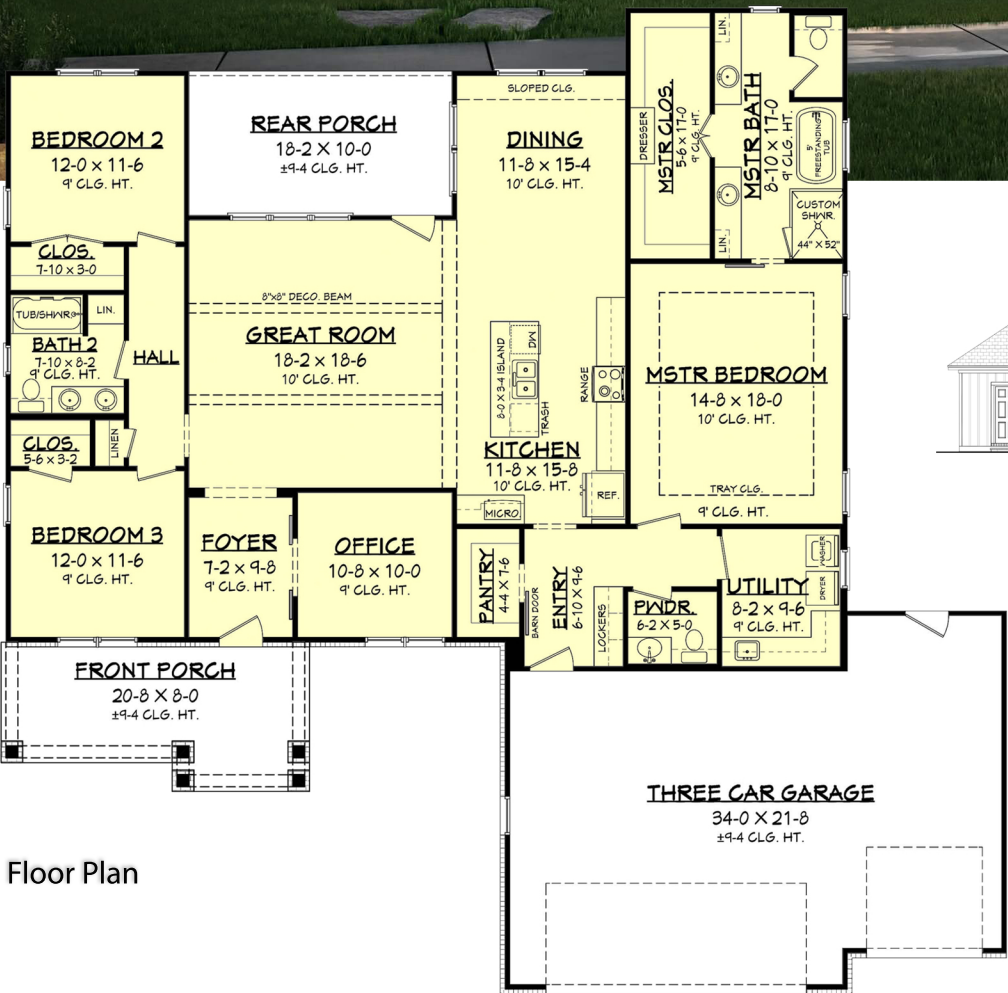

Designing Homes
HOUSE PLAN ZONE
 Building Relationships

Rear Elevation

Floor Plan

Weldon House Plan

2230

- 🏠 2230 Sq Ft.
- 🏠 3 Bedrooms
- 🚿 2.5 Bathrooms
- 🏠 1 Stories
- 📏 69-2 Width
- 📏 67-10 Depth

Phone: 601.336.3254 sales@hpzplans.com

<https://hpzplans.com/products/weldon-house-plan>