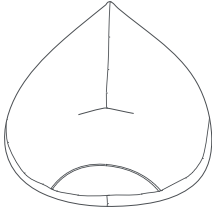

kyoto collection  
bean bags - indoor X out  
technical specs.

**lujo.**<sup>®</sup>

—  
put life  
on pause

### Bean Bag

90h x 110w x 120l / seat 45h (cm)  
36h x 44w x 48l / seat 18h (in)  
beans 550-600L / 18-21ft<sup>3</sup>  
weight 8kg / 17.5lb (filled)

### Ottoman

47h x 100w (cm)  
19h x 40w (in)  
beans 375-400L / 13.5-14.5ft<sup>3</sup>  
weight 5kg / 11lb (filled)

### Footstool

40h x 60w (cm)  
16h x 24w (in)  
beans 100-125L / 3.5-4.5ft<sup>3</sup>  
weight 1.5kg / 3lb (filled)