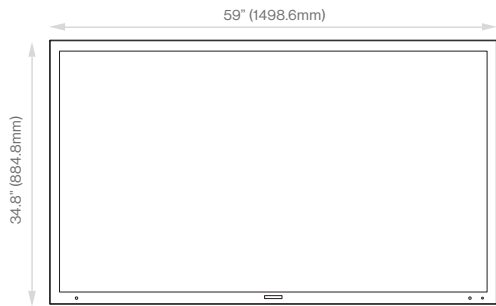

Power

Input Power	100-240V AC
Power Plug	US

Panel Specifications

Screen Size	65"
Resolution	3840 x 2160
Refresh Rate	60Hz
Contrast Ratio	4000:1
View Angle	178 degree/178 degree
Response Time	6.5ms
Brightness	350nits

Broadcasting System

Analog	NTSC
Digital	ATSC

Audio

Mono/Stereo/Dual (MTS/SAP)	NICAM/A2
Audio Output (Watts - THD 10%)	8W X 2
Speaker System	1 Way 2 Speakers Stereo
Dolby Digital Decoder	√
Surround System	√
Bass/Treble/Balance	√
Auto Volume Leveler	√
Sound Mode	4 Modes

Special Features

Child Lock/ V-Chip	√
Closed Caption	√
Smartlink (HDMI CEC)	√
ARC Audio out	√
1080P Source Input	√
4K Source Input	√

Convenience Features

Language	English/French/Spanish
Channel Add/Delete	√
Auto Tuning/Programming	√
Sleep Timer	√
On/Off Timer	√
Favorite Channel Programming	√
Auto/Manual Clock	√
Auto Off (Sleep)	√

AV Inputs & Outputs

# of HDMI Inputs	3
# of D-Sub(VGA) Inputs	1
# of Audio LR Outputs	1
# of PC Audio Inputs	1
# of Antenna (RF) Inputs	1
# of Composite AV Inputs	1
# of Component (YPbPr) Inputs	1
# of USB Inputs	1
# of Coaxial Audio Outputs	1
HDMI Version	2

Cabinet

Vesa Compatible	400 x 400mm

Dimensions/Weight

Product Size (WxHxD)	59 x 34.83 x 4.54" (1498.6 x 884.8 x 115.4mm)
Individual Packaging Dimensions (WxHxD)	66.02 x 42.13 x 8.43" (1677 x 1070 x 214mm)
Net Weight (lbs/kg)	77.16 / 35
Gross Weight (lbs/kg)	93.03 / 42.20

FDUF65CBR