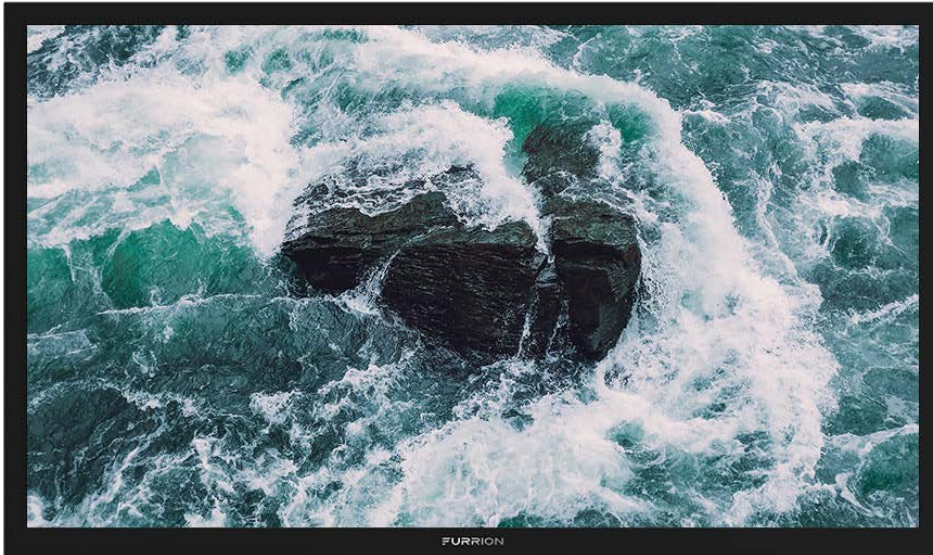

65" Furrion Aurora™ Full Shade 4K LED Outdoor TV

Engineered for Outdoor Viewing.

A stunning picture comes as standard thanks to the 65" 4K Ultra-High Definition screen. Get a perfect picture in fully-shaded outdoor environments while the premium 350-nit LCD screen with auto-brightness control adjusts the light levels for optimum viewing. Outdoor safe, it can withstand all conditions when exposed to the elements.