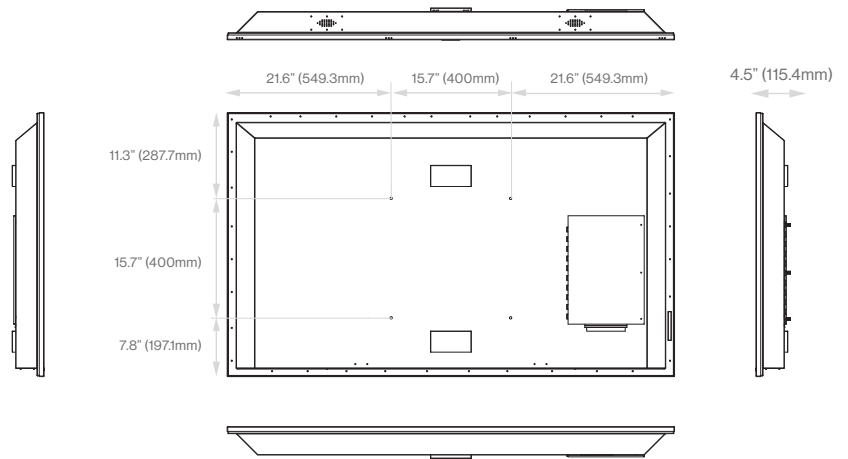

Power

Input Power	100-240V AC
Power Plug	US

Panel Specifications

Screen Size	65"
Resolution	3840 x 2160
Refresh Rate	60Hz
Contrast Ratio	4000:1
View Angle	178 degree/178 degree
Response Time	6.5ms
Brightness	350nits

Broadcasting System

Analog	NTSC
Digital	ATSC

Audio

Mono/Stereo/Dual (MTS/SAP)	NICAM/A2
Audio Output (Watts - THD 10%)	8W X 2
Speaker System	1 Way 2 Speakers Stereo
Dolby Digital Decoder	√
Surround System	√
Bass/Treble/Balance	√
Auto Volume Leveler	√
Sound Mode	4 Modes

Special Features

Child Lock/ V-Chip	√
Closed Caption	√
Smartlink (HDMI CEC)	√
ARC Audio out	√
1080P Source Input	√
4K Source Input	√

Convenience Features

Language	English/French/Spanish
Channel Add/Delete	√
Auto Tuning/Programming	√
Sleep Timer	√
On/Off Timer	√
Favorite Channel Programming	√
Auto/Manual Clock	√
Auto Off (Sleep)	√

AV Inputs & Outputs

# of HDMI Inputs	3
# of D-Sub(VGA) Inputs	1
# of Audio LR Outputs	1
# of PC Audio Inputs	1
# of Antenna (RF) Inputs	1
# of Composite AV Inputs	1
# of Component (YPbPr) Inputs	1
# of USB Inputs	1
# of Coaxial Audio Outputs	1
HDMI Version	2

Cabinet

Vesa Compatible	400 x 400mm

Dimensions/Weight

Product Size (WxHxD)	59 x 34.83 x 4.54" (1498.6 x 884.8 x 115.4mm)
Individual Packaging Dimensions (WxHxD)	66.02 x 42.13 x 8.43" (1677 x 1070 x 214mm)
Net Weight (lbs/kg)	77.16 / 35
Gross Weight (lbs/kg)	93.03 / 42.20

FDUF65CBR