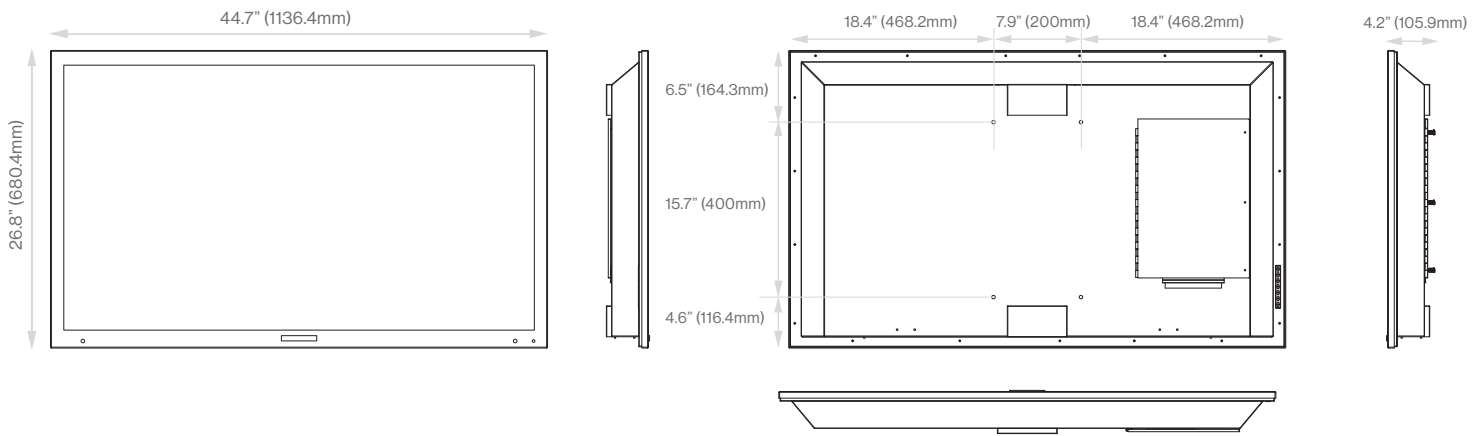

Power

Input Power	100-240V AC
Power Plug	US

Panel Specifications

Screen Size	49"
Resolution	3840 x 2160
Refresh Rate	60Hz
Contrast Ratio	4000:1
View Angle	178 degree/178 degree
Response Time	6.5ms
Brightness	350nits

Broadcasting System

Analog	NTSC
Digital	ATSC

Audio

Mono/Stereo/Dual (MTS/SAP)	NICAM/A2
Audio Output (Watts - THD 10%)	8W X 2
Speaker System	1 Way 2 Speakers Stereo
Dolby Digital Decoder	√
Surround System	√
Bass/Treble/Balance	√
Auto Volume Leveler	√
Sound Mode	4 Modes

Special Features

Child Lock/ V-Chip	√
Closed Caption	√
Smartlink (HDMI CEC)	√
ARC Audio out	√
1080P Source Input	√
4K Source Input	√

Convenience Features

Language	English/French/Spanish
Channel Add/Delete	√
Auto Tuning/Programming	√
Sleep Timer	√
On/Off Timer	√
Favorite Channel Programming	√
Auto/Manual Clock	√
Auto Off (Sleep)	√

AV Inputs & Outputs

# of HDMI Inputs	3
# of D-Sub(VGA) Inputs	1
# of Audio LR Outputs	1
# of PC Audio Inputs	1
# of Antenna (RF) Inputs	1
# of Composite AV Inputs	1
# of Component (YPbPr) Inputs	1
# of USB Inputs	1
# of Coaxial Audio Outputs	1
HDMI Version	2

Cabinet

Vesa Compatible	200 X 400mm

Dimensions/Weight

Product Size (WxHxD)	44.74 x 26.79 x 4.15" (1136.4 x 680.4 x 105.5mm)
Individual Packaging Dimensions (WxHxD)	50.39 x 8.46" x 32.09" (1280 x 215 x 815 mm)
Net Weight (lbs/kg)	50.71lbs / 23kg
Gross Weight (lbs/kg)	59.75lbs / 27.10kg

FDUF49C8R