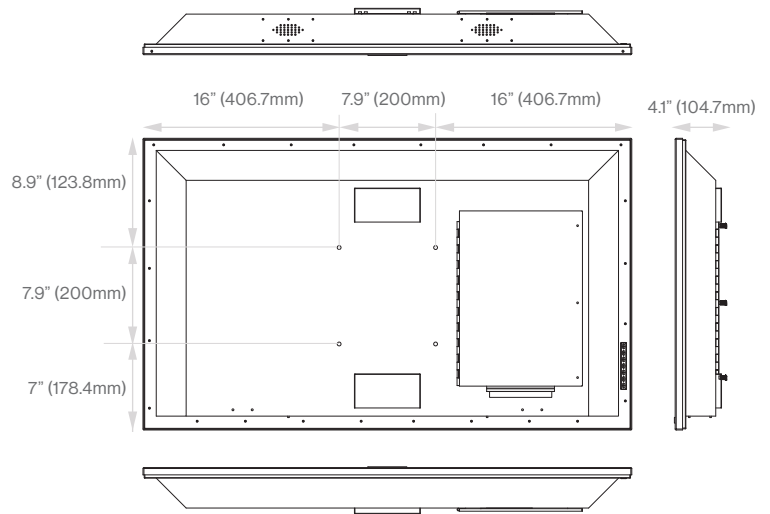

Power

Input Power	100-240V AC
Power Plug	US

Panel Specifications

Screen Size	43"
Resolution	3840 x 2160
Refresh Rate	60Hz
Contrast Ratio	4000:1
View Angle	178 degree/178 degree
Response Time	6.5ms
Brightness	350nits

Broadcasting System

Analog	NTSC
Digital	ATSC

Audio

Mono/Stereo/Dual (MTS/SAP)	NICAM/A2
Audio Output (Watts - THD 10%)	8W X 2
Speaker System	1 Way 2 Speakers Stereo
Dolby Digital Decoder	√
Surround System	√
Bass/Treble/Balance	√
Auto Volume Leveler	√
Sound Mode	4 Modes

Special Features

Child Lock/ V-Chip	√
Closed Caption	√
Smartlink (HDMI CEC)	√
ARC Audio out	√
1080P Source Input	√
4K Source Input	√

Convenience Features

Language	English/French/Spanish
Channel Add/Delete	√
Auto Tuning/Programming	√
Sleep Timer	√
On/Off Timer	√
Favorite Channel Programming	√
Auto/Manual Clock	√
Auto Off (Sleep)	√

AV Inputs & Outputs

# of HDMI Inputs	3
# of D-Sub(VGA) Inputs	1
# of Audio LR Outputs	1
# of PC Audio Inputs	1
# of Antenna (RF) Inputs	1
# of Composite AV Inputs	1
# of Component (YPbPr) Inputs	1
# of USB Inputs	1
# of Coaxial Audio Outputs	1
HDMI Version	2

Cabinet

Vesa Compatible	200 X 200mm

Dimensions/Weight

Product Size (WxHxD)	39.90 x 23.81 x 4.12" (1013.4 x 604.9 x 104.7mm)
Individual Packaging Dimensions (WxHxD)	44.69" x 7.68" x 28.74" (1135 x 195 x 730 mm)
Net Weight (lbs/kg)	37.92lbs / 17.20kg
Gross Weight (lbs/kg)	49.60lbs / 22.50kg

FDUF43CBR