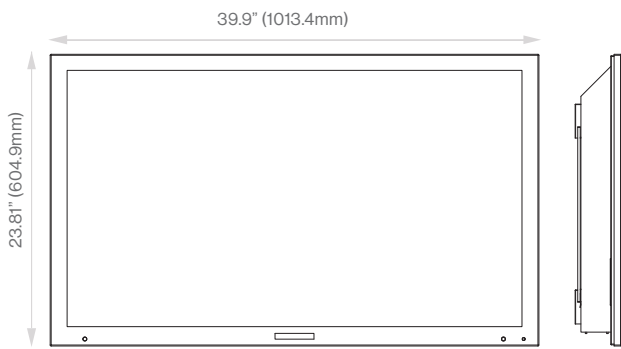

Power

Input Power	100-240V AC
Power Plug	US

Panel Specifications

Screen Size	43"
Resolution	3840 x 2160
Refresh Rate	60Hz
Contrast Ratio	4000:1
View Angle	178 degree/178 degree
Response Time	6.5ms
Brightness	350nits

Broadcasting System

Analog	NTSC
Digital	ATSC

Audio

Mono/Stereo/Dual (MTS/SAP)	NICAM/A2
Audio Output (Watts - THD 10%)	8W X 2
Speaker System	1 Way 2 Speakers Stereo
Dolby Digital Decoder	√
Surround System	√
Bass/Treble/Balance	√
Auto Volume Leveler	√
Sound Mode	4 Modes

Special Features

Child Lock/ V-Chip	√
Closed Caption	√
Smartlink (HDMI CEC)	√
ARC Audio out	√
1080P Source Input	√
4K Source Input	√

Convenience Features

Language	English/French/Spanish
Channel Add/Delete	√
Auto Tuning/Programming	√
Sleep Timer	√
On/Off Timer	√
Favorite Channel Programming	√
Auto/Manual Clock	√
Auto Off (Sleep)	√

AV Inputs & Outputs

# of HDMI Inputs	3
# of D-Sub(VGA) Inputs	1
# of Audio LR Outputs	1
# of PC Audio Inputs	1
# of Antenna (RF) Inputs	1
# of Composite AV Inputs	1
# of Component (YPbPr) Inputs	1
# of USB Inputs	1
# of Coaxial Audio Outputs	1
HDMI Version	2

Cabinet

Vesa Compatible	200 X 200mm

Dimensions/Weight

Product Size (WxHxD)	39.90 x 23.81 x 4.12" (1013.4 x 604.9 x 104.7mm)
Individual Packaging Dimensions (WxHxD)	44.69" x 7.68" x 28.74" (1135 x 195 x 730 mm)
Net Weight (lbs/kg)	37.92lbs / 17.20kg
Gross Weight (lbs/kg)	49.60lbs / 22.50kg

FDUF43CBR