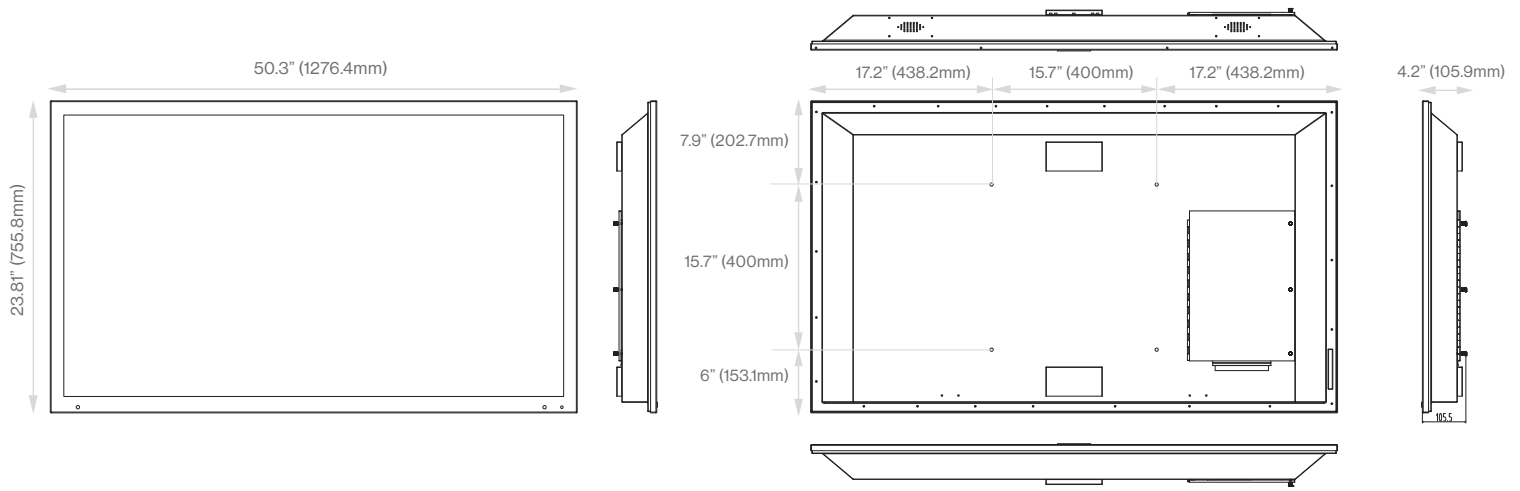

Power

Input Power	100-240V AC
Power Plug	US

Panel Specifications

Screen Size	55"
Resolution	3840 x 2160
Refresh Rate	60Hz
Contrast Ratio	4000:1
View Angle	178 degree/178 degree
Response Time	6.5ms
Brightness	350nits

Broadcasting System

Analog	NTSC
Digital	ATSC

Audio

Mono/Stereo/Dual (MTS/SAP)	NICAM/A2
Audio Output (Watts - THD 10%)	8W X 2
Speaker System	1 Way 2 Speakers Stereo
Dolby Digital Decoder	√
Surround System	√
Bass/Treble/Balance	√
Auto Volume Leveler	√
Sound Mode	4 Modes

Special Features

Child Lock/ V-Chip	√
Closed Caption	√
Smartlink (HDMI CEC)	√
ARC Audio out	√
1080P Source Input	√
4K Source Input	√

Convenience Features

Language	English/French/Spanish
Channel Add/Delete	√
Auto Tuning/Programming	√
Sleep Timer	√
On/Off Timer	√
Favorite Channel Programming	√
Auto/Manual Clock	√
Auto Off (Sleep)	√

AV Inputs & Outputs

# of HDMI Inputs	3
# of D-Sub(VGA) Inputs	1
# of Audio LR Outputs	1
# of PC Audio Inputs	1
# of Antenna (RF) Inputs	1
# of Composite AV Inputs	1
# of Component (YPbPr) Inputs	1
# of USB Inputs	1
# of Coaxial Audio Outputs	1
HDMI Version	2

Cabinet

Vesa Compatible	400 X 400mm

Dimensions/Weight

Product Size (WxHxD)	50.25 x 29.76 x 4.17" (1276.4 x 755.8 x 105.9mm)
Individual Packaging Dimensions (WxHxD)	57.20" x 8.43" x 35.83" (1453 x 214 x 910 mm)
Net Weight (lbs/kg)	60.63lbs / 27.50kg
Gross Weight (lbs/kg)	74.96lbs / 34kg

FDUF55C8R