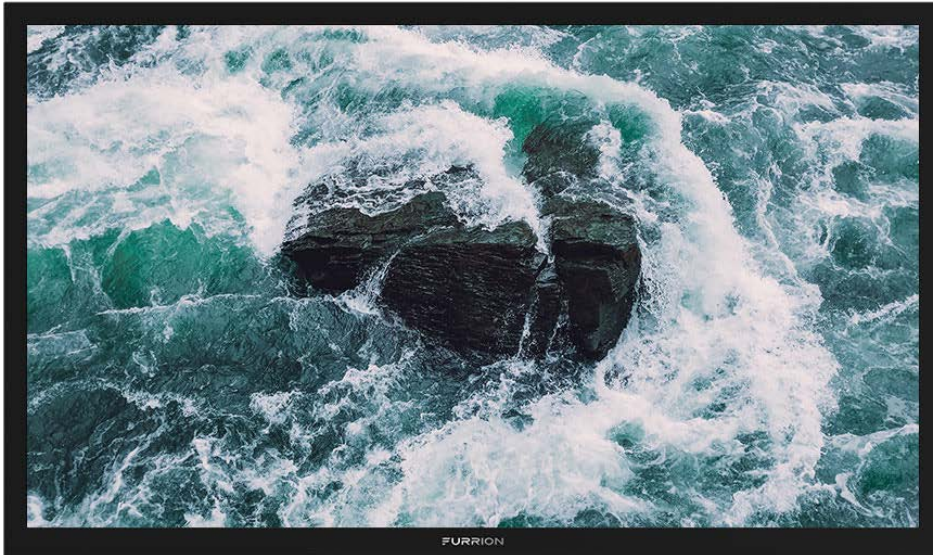

FDUF49C8R

43" Furrion Aurora™ Full Shade 4K LED Outdoor TV

Engineered for Outdoor Viewing.

A stunning picture comes as standard thanks to the 43" 4K Ultra-High Definition screen. Get a perfect picture in fully-shaded outdoor environments while the premium 350-nit LCD screen with auto-brightness control adjusts the light levels for optimum viewing. Outdoor safe, it can withstand all conditions when exposed to the elements.