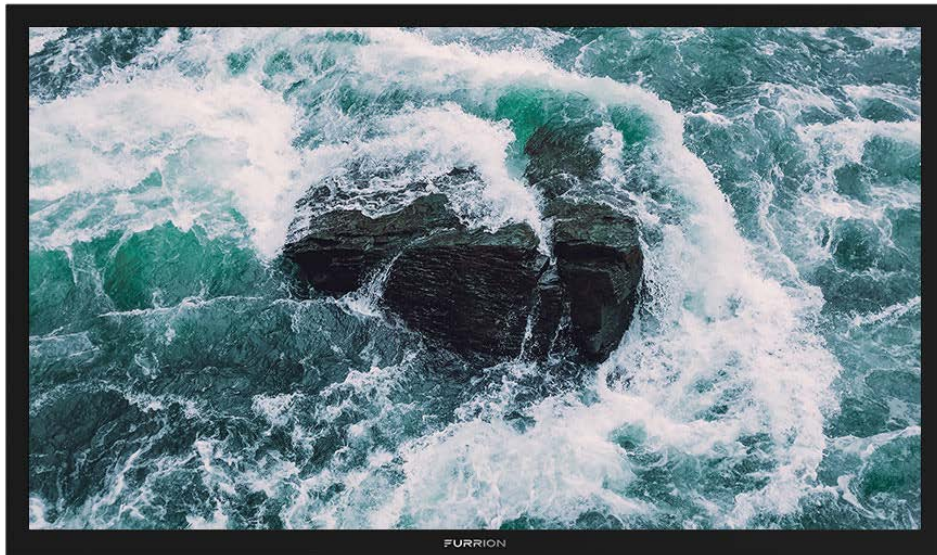

FDUF65CBR

55" Furrion Aurora™ Full Shade 4K LED Outdoor TV

Engineered for Outdoor Viewing.

A stunning picture comes as standard thanks to the 55" 4K Ultra-High Definition screen. Get a perfect picture in fully-shaded outdoor environments while the premium 350-nit LCD screen with auto-brightness control adjusts the light levels for optimum viewing. Outdoor safe, it can withstand all conditions when exposed to the elements.