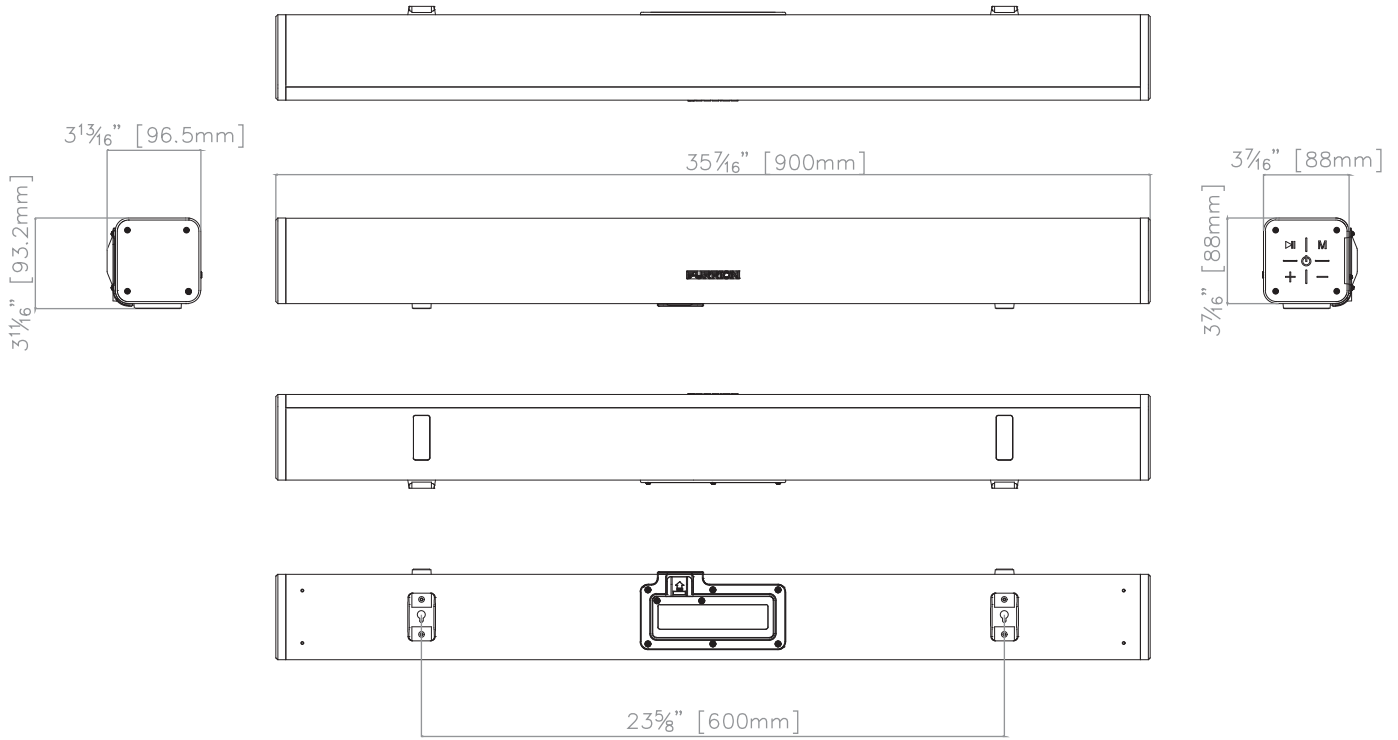

Power

Power Supply 120V AC 60Hz

Audio

Audio 50W (Max.)
Speaker 3" Full Range Driver x 2 +
2" Tweeter x 2

Connections

of RCA Inputs 1
# of 3.5mm Audio Inputs 1
# of Coaxial Inputs 1

Special Features

Waterproof IP45
Sound Modes Sport, Cinema, Music, TV
Auto Off ✓

Accessories

Accessories
Mounting Brackets
Waterproof Remote Control
Coaxial Audio Cable x 1

Dimensions and Weight

Product Size (WxHxD) 35.4 x 3.5 x 3.5"
(900 x 88 x 88mm)
Net Weight (lbs/kg) 6.17lbs / 2.8kg

Packaging Information

Packaging Type Color Gift Box
Quantity Per Box 1pc
Individual Packaging Dimensions (WxHxD) 39.8 x 5.6 x 5.6"
(1110 x 141 x 143mm)
Gross Weight (lbs/kg) 7.7lbs / 3.5kg
Unit Per Master Carton 4

Container Load

20" Container Load 1128pcs
40" Container Load 2328pcs
40" HQ Container Load 2624pcs

FSBNN3MR-BL-V1.4