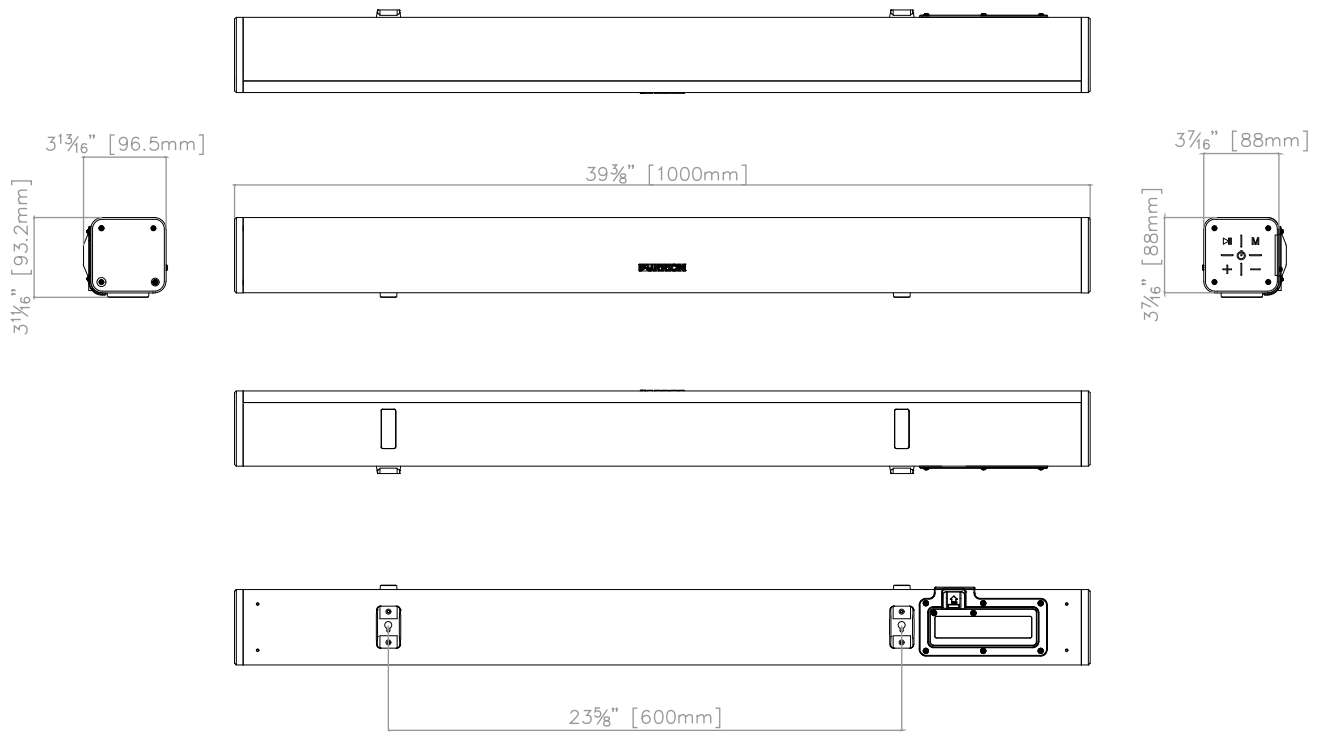

Power

Power Supply 120V AC 60Hz

Audio

Audio Speaker 70W (Max.)
3" Full Range Driver x 2 +
2" Tweeter x 2 + 3" Subwoofer x 2

Connections

of RCA Inputs 1
# of 3.5mm Audio Inputs 1
# of Coaxial Inputs 1

Special Features

Waterproof IP45
Sound Modes Sport, Cinema, Music, TV
Auto Off ✓

Accessories

Accessories
Mounting Brackets
Waterproof Remote Control
Coaxial Audio Cable x 1

Dimensions and Weight

Product Size (WxHxD) 39.4 x 3.5 x 3.5"
(1000 x 88 x 88mm)
Net Weight (lbs/kg) 8.38lbs / 3.8kg

Packaging Information

Packaging Type Color Gift Box
Quantity Per Box 1pc
Individual Packaging Dimensions (WxHxD) 43.7 x 5.6 x 5.6"
(1110 x 141 x 143mm)
Gross Weight (lbs/kg) 10.14lbs / 4.6kg
Unit Per Master Carton 4

Container Load

20" Container Load 1008pcs
40" Container Load 2128pcs
40" HQ Container Load 2432pcs

FSBNN3MSR-BL-V1.3