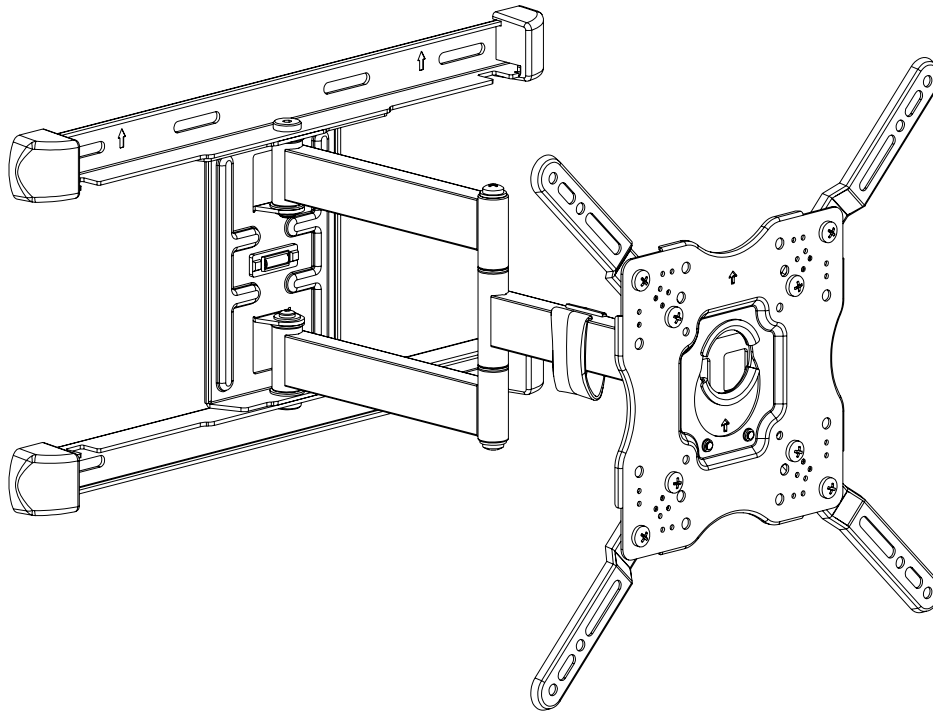

Furrion Universal Outdoor Full Motion Mount

Take your viewing experience to the next level.

Specially designed for outdoor use, the full-motion capabilities allow you to swivel, extend or retract the TV for the perfect viewing angle from multiple seating locations. The frame is built for use with Furrion Aurora™ Outdoor TV of all sizes.

Heavy Duty: It has a weight capacity of 132 lbs (60 kg) to hold a wide range of televisions.

Adjustable Tilt: Tilting arms can be adjusted 3° up and 15° down for optimal viewing angle in multiple directions.

Main Features

WEIGHT CAPACITY

STRENGTH TESTED

WEATHERPROOF

SCREW KIT INCLUDED

Certification

Specifications

Max loading (lbs/kg)	132.2 lbs / 60kg
Tilt angle	3°up / 15°down
Swivel angle	+/- 90°
Level adjustment	+/- 5°
Distance from wall	2.5" to 19.8" / 65 to 505mm
Cable management	√
Built-in horizontal meter (leveler)	√
VESA Support	From 100 x 100mm to 400 x 400mm