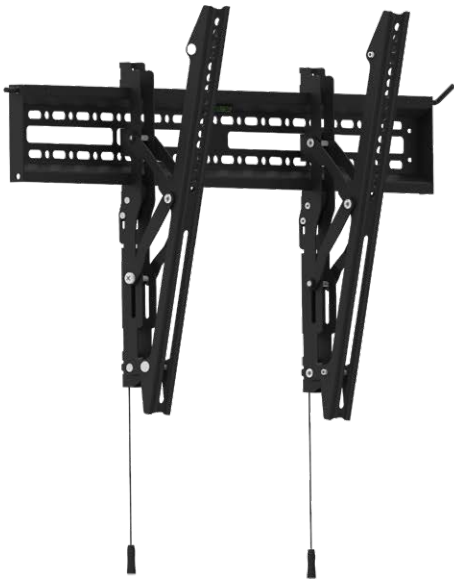

Furrion Universal Outdoor Fixed Tilt Mount

Take your viewing experience to the next level.

Specially designed for outdoor use, it features adjustable positioning for optimal viewing and a locking system to safely secure the screen to the wall. The frame is built for use with Furrion Aurora™ 4K LED Outdoor TV of all sizes.

Key Benefits

Made for Outdoor: Designed for patios, decks, and balconies Furrion Universal Outdoor Fixed Tilt Mount provides a weather-proof solution to mounting a TV outdoors. The high-quality powder-coated finish protects against wear and tear, scratches and rust for a durable and robust solution to outdoor viewing.

Heavy Duty: It offers perfect stability for TVs up to 110 lbs (50 kg) to hold a wide range of model sizes.

Adjustable Tilt: Get the perfect view of your favorite TV show with a tilt angle of 0° / -12°.

Main Features

WEIGHT CAPACITY

STRENGTH TESTED

WEATHERPROOF

Certification

Specifications

Max loading(lbs/kg)	110lbs / 50kg
Tilt angle	0° / -12°
Swivel angle	0°
Level adjustment	0°
Distance from wall	0.019" (36mm)
Built-in horizontal meter (leveler)	√
VESA Support	From 100 x 100mm to 600 x 400mm