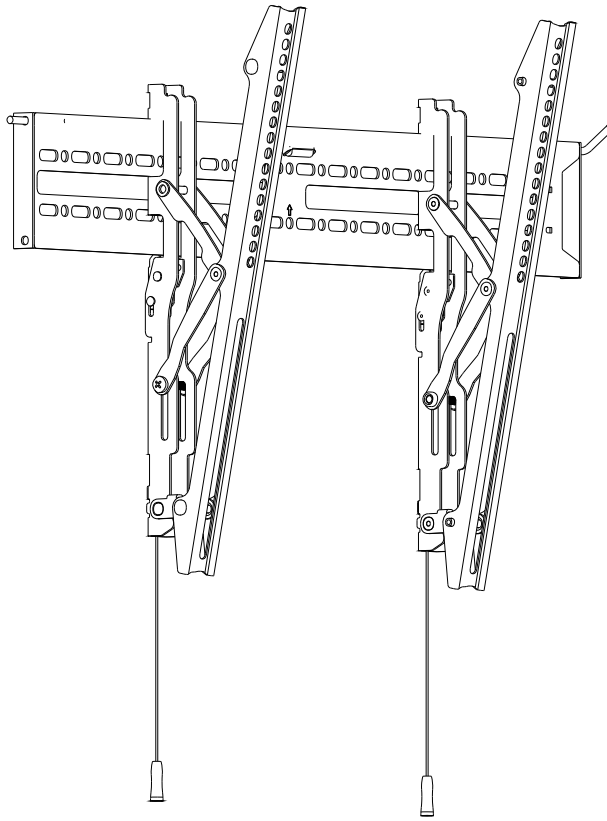

Furrion Universal Outdoor Fixed Tilt Mount

Take your viewing experience to the next level.

Specially designed for outdoor use, it features adjustable positioning for optimal viewing and a locking system to safely secure the screen to the wall. The frame is built for use with Furrion Aurora™ 4K LED Outdoor TV of all sizes.

Key Benefits

Made for Outdoor: Designed for patios, decks, and balconies Furrion Universal Outdoor Fixed Tilt Mount provides a weather-proof solution to mounting a TV outdoors. The high-quality powder-coated finish protects against wear and tear, scratches and rust for a durable and robust solution to outdoor viewing.

Heavy Duty: It offers perfect stability for TVs up to 110 lbs (50 kg) to hold a wide range of model sizes.

Adjustable Tilt: Get the perfect view of your favorite TV show with a tilt angle of 0° / -12°.

Main Features

WEIGHT CAPACITY

STRENGTH TESTED

WEATHERPROOF

Certification

Specifications

Max loading(lbs/kg)	110lbs / 50kg
Tilt angle	0° / -12°
Swivel angle	0°
Level adjustment	0°
Distance from wall	0.019" (36mm)
Built-in horizontal meter (leveler)	√
VESA Support	From 100 x 100mm to 600 x 400mm