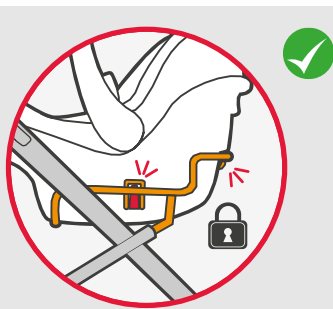

phil&teds®

TS 33

phil&teds navigator / dot

Chicco Keyfit / Chicco Keyfit Plus
Graco Snugride Click Connect 35

Chicco Keyfit / Chicco Keyfit plus

Graco Snugride Click Connect 35

phil&teds®

TS 33

phil&teds navigator / dot

Chicco Keyfit / Chicco Keyfit Plus
Graco Snugride Click Connect 35

AU/NZ

✉ phil&teds
102-112 Daniell Street
Newtown, Wellington 6021
New Zealand / Nouvelle-Zélande.
☎ + 64 4 3800 833