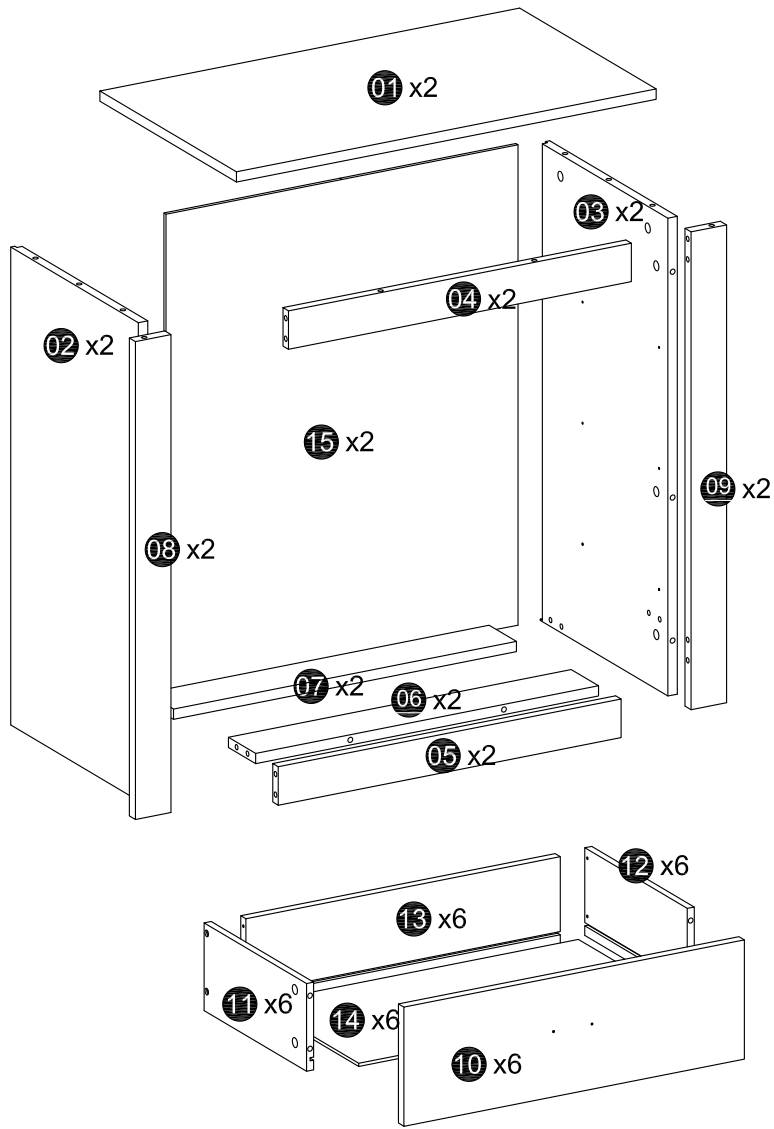

We will resolve the issues for you within 1 working day!

<p>A CAM lock dowel x80</p> 	<p>B CAM lock x80</p> 	<p>C Wood dowel x12</p> 	<p>D Drawer rail x6</p> 	<p>E Screw <math>\varnothing 3.5 \times 35</math> x24</p> 
<p>F Screw <math>\varnothing 3.5 \times 14</math> x48</p> 	<p>G Nail</p> 	<p>H Handle &amp; Screw x6</p> 	<p>I Nail Leg x8</p> 	