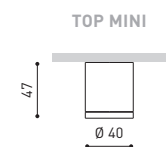

ACCESSORIES

NOT SOLD SEPARATELY

TOP High Chromatic LED**

» 366

TOP Beam Mixer Diffuser** 0805-01-00

TOP Anti-glare Honeycomb Louver** 0807-00-00 | WT | NT |

COLOUR | WT □ RAL 9016 | NT ■ RAL 9005 |

MATERIAL | AL | PC |

» 368

** AFFECTS THE LIGHTING PARAMETERS

» PLEASE CONSULT