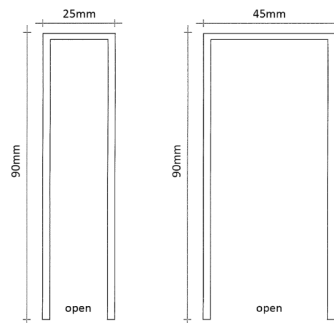

GLENFIDDICH LODGE, QUEENSTOWN