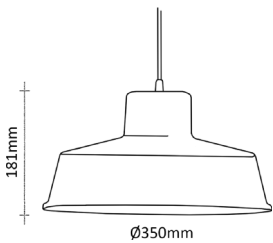

Dimensions