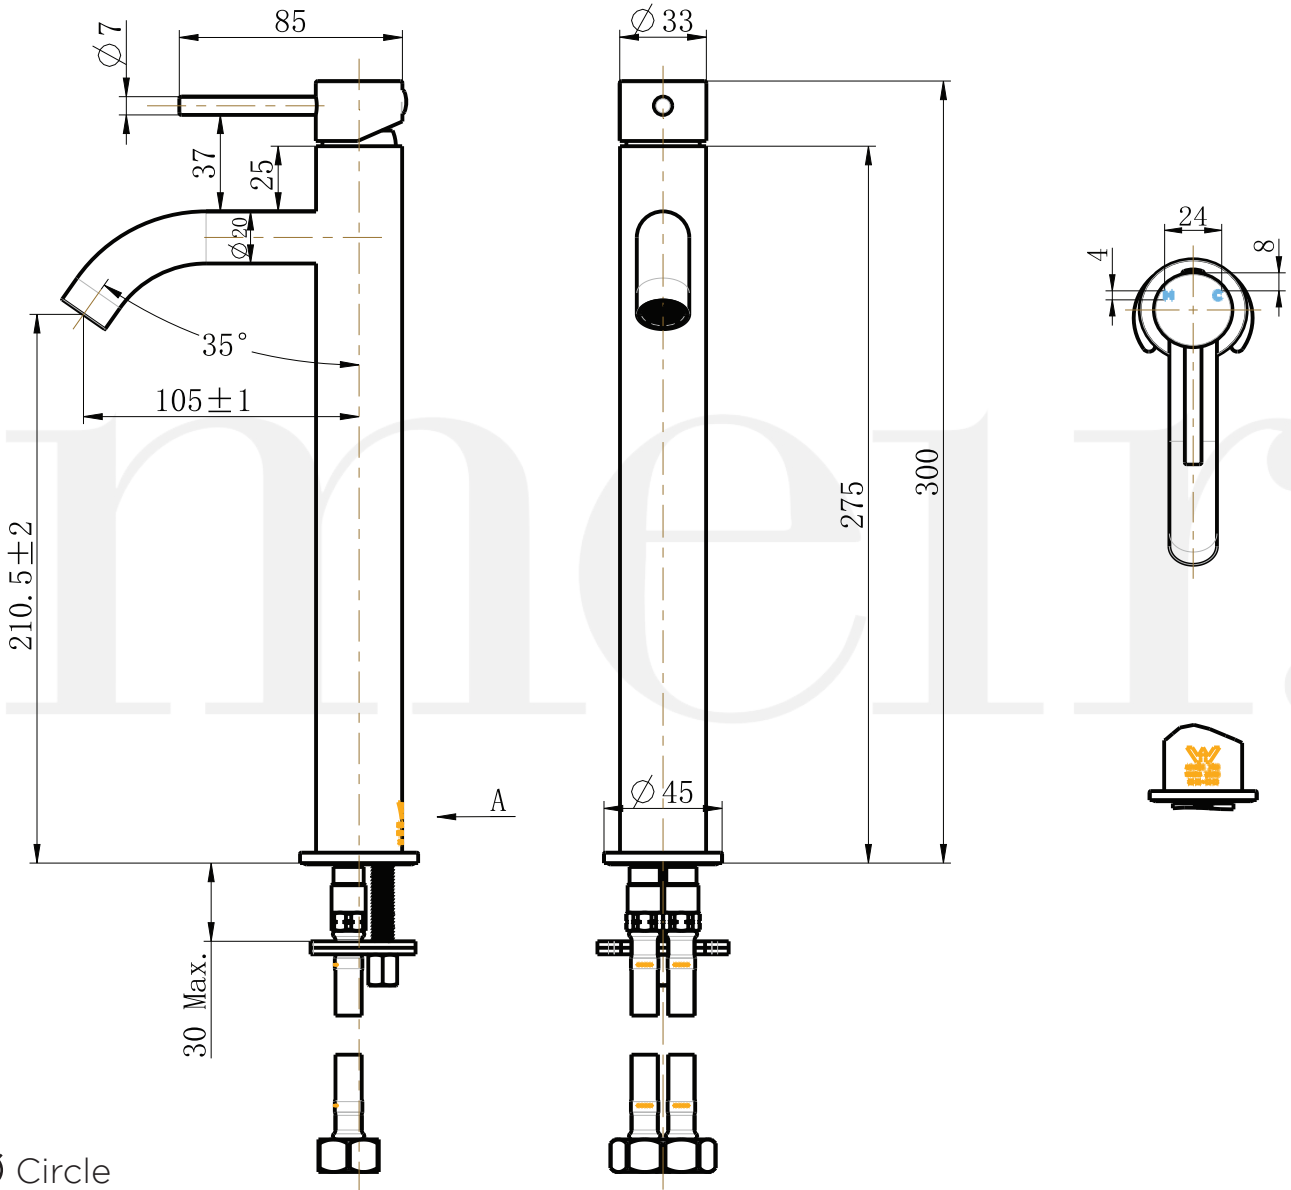

SKU: MB03XL

∅ Circle

meir<sup>®</sup>

Designed with the assistance of leading Australian architects,  
Meir crafts each piece from concept to production at the highest standards.  
© Copyright 2021 Meir. [www.meir.com.au](http://www.meir.com.au)