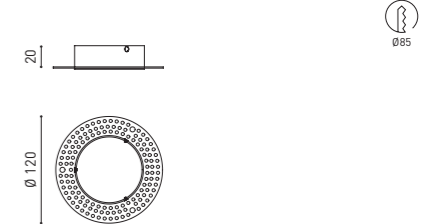

ACCESSORIES

SHOT LIGHT M High Chromatic LED ⓘ » 536

NOT SOLD SEPARATELY | AFFECTS THE LIGHTING PARAMETERS

SHOT LIGHT M Trimless Accessory** A298-00-00

** MANDATORY FOR INSTALLATION ⓘ