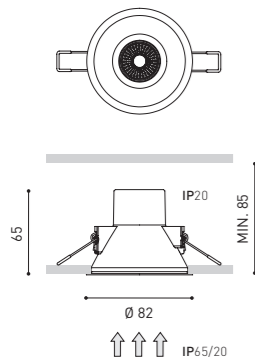

>> MORE INFO

		P	CCT	I	Flux	LOR
SHOT LIGHT M 1	A297-01-10-   N   W   NMG   WMG	5W	2700K	150mA	675 lm	86%
	A297-01-11-   N   W   NMG   WMG	5W	3000K	150mA	700 lm	86%
	A297-01-12-   N   W   NMG   WMG	5W	4000K	150mA	710 lm	86%
SHOT LIGHT M 2	A297-02-10-   N   W   NMG   WMG	6,5W	2700K	200mA	910 lm	86%
	A297-02-11-   N   W   NMG   WMG	6,5W	3000K	200mA	940 lm	86%
	A297-02-12-   N   W   NMG   WMG	6,5W	4000K	200mA	960 lm	86%
	A297-02-30-   N   W   NMG   WMG	6,5W	2700K	200mA	910 lm	86%
	A297-02-31-   N   W   NMG   WMG	6,5W	3000K	200mA	940 lm	86%
	A297-02-32-   N   W   NMG   WMG	6,5W	4000K	200mA	960 lm	86%
SHOT LIGHT M 3	A297-03-10-   N   W   NMG   WMG	10,3W	2700K	300mA	1230 lm	86%
	A297-03-11-   N   W   NMG   WMG	10,3W	3000K	300mA	1280 lm	86%
	A297-03-12-   N   W   NMG   WMG	10,3W	4000K	300mA	1300 lm	86%
	A297-03-30-   N   W   NMG   WMG	10,3W	2700K	300mA	1230 lm	86%
	A297-03-31-   N   W   NMG   WMG	10,3W	3000K	300mA	1280 lm	86%
	A297-03-32-   N   W   NMG   WMG	10,3W	4000K	300mA	1300 lm	86%

220 V~ | 240 V~ | IP20 | CRI>90 | L80B10 >60.000h

\* PHASE CUT & OTHER DIM OPTIONS PLEASE CONSULT

		P	CCT	I	Flux	LOR
SHOT LIGHT M IP65 1	A297-21-10-   N   W	5W	2700K	150mA	675 lm	78%
	A297-21-11-   N   W	5W	3000K	150mA	700 lm	78%
	A297-21-12-   N   W	5W	4000K	150mA	710 lm	78%
SHOT LIGHT M IP65 2	A297-22-10-   N   W	6,5W	2700K	200mA	910 lm	78%
	A297-22-11-   N   W	6,5W	3000K	200mA	940 lm	78%
	A297-22-12-   N   W	6,5W	4000K	200mA	960 lm	78%
	A297-22-30-   N   W	6,5W	2700K	200mA	910 lm	78%
	A297-22-31-   N   W	6,5W	3000K	200mA	940 lm	78%
	A297-22-32-   N   W	6,5W	4000K	200mA	960 lm	78%
SHOT LIGHT M IP65 3	A297-23-10-   N   W	10,3W	2700K	300mA	1230 lm	78%
	A297-23-11-   N   W	10,3W	3000K	300mA	1280 lm	78%
	A297-23-12-   N   W	10,3W	4000K	300mA	1300 lm	78%
	A297-23-30-   N   W	10,3W	2700K	300mA	1230 lm	78%
	A297-23-31-   N   W	10,3W	3000K	300mA	1280 lm	78%
	A297-23-32-   N   W	10,3W	4000K	300mA	1300 lm	78%