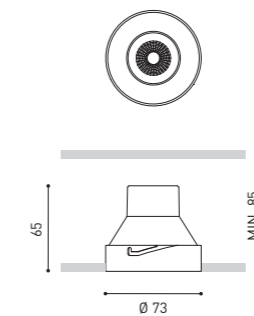

>> MORE INFO

		P	CCT	I	Flux	LOR
SHOT LIGHT M 1	A297-01-10- | N | W | NMG | WMG |	5W	2700K	150mA	675 lm	86%
	A297-01-11- | N | W | NMG | WMG |	5W	3000K	150mA	700 lm	86%
	A297-01-12- | N | W | NMG | WMG |	5W	4000K	150mA	710 lm	86%
SHOT LIGHT M 2	A297-02-10- | N | W | NMG | WMG |	6,5W	2700K	200mA	910 lm	86%
	A297-02-11- | N | W | NMG | WMG |	6,5W	3000K	200mA	940 lm	86%
	A297-02-12- | N | W | NMG | WMG |	6,5W	4000K	200mA	960 lm	86%
	A297-02-30- | N | W | NMG | WMG |	6,5W	2700K	200mA	910 lm	86%
	A297-02-31- | N | W | NMG | WMG |	6,5W	3000K	200mA	940 lm	86%
	A297-02-32- | N | W | NMG | WMG |	6,5W	4000K	200mA	960 lm	86%
SHOT LIGHT M 3	A297-03-10- | N | W | NMG | WMG |	10,3W	2700K	300mA	1230 lm	86%
	A297-03-11- | N | W | NMG | WMG |	10,3W	3000K	300mA	1280 lm	86%
	A297-03-12- | N | W | NMG | WMG |	10,3W	4000K	300mA	1300 lm	86%
	A297-03-30- | N | W | NMG | WMG |	10,3W	2700K	300mA	1230 lm	86%
	A297-03-31- | N | W | NMG | WMG |	10,3W	3000K	300mA	1280 lm	86%
	A297-03-32- | N | W | NMG | WMG |	10,3W	4000K	300mA	1300 lm	86%

220 V~ | 240 V~ | IP20 | CRI>90 | L80B10 >60.000h

* PHASE CUT & OTHER DIM OPTIONS PLEASE CONSULT

		P	CCT	I	Flux	LOR
SHOT LIGHT M IP65 1	A297-21-10- | N | W |	5W	2700K	150mA	675 lm	78%
	A297-21-11- | N | W |	5W	3000K	150mA	700 lm	78%
	A297-21-12- | N | W |	5W	4000K	150mA	710 lm	78%
SHOT LIGHT M IP65 2	A297-22-10- | N | W |	6,5W	2700K	200mA	910 lm	78%
	A297-22-11- | N | W |	6,5W	3000K	200mA	940 lm	78%
	A297-22-12- | N | W |	6,5W	4000K	200mA	960 lm	78%
	A297-22-30- | N | W |	6,5W	2700K	200mA	910 lm	78%
	A297-22-31- | N | W |	6,5W	3000K	200mA	940 lm	78%
	A297-22-32- | N | W |	6,5W	4000K	200mA	960 lm	78%
SHOT LIGHT M IP65 3	A297-23-10- | N | W |	10,3W	2700K	300mA	1230 lm	78%
	A297-23-11- | N | W |	10,3W	3000K	300mA	1280 lm	78%
	A297-23-12- | N | W |	10,3W	4000K	300mA	1300 lm	78%
	A297-23-30- | N | W |	10,3W	2700K	300mA	1230 lm	78%
	A297-23-31- | N | W |	10,3W	3000K	300mA	1280 lm	78%
	A297-23-32- | N | W |	10,3W	4000K	300mA	1300 lm	78%