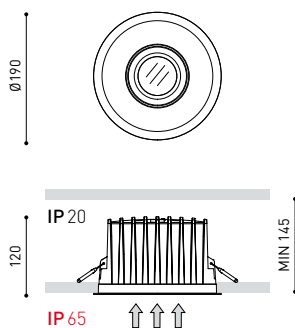

① OPTIONS\*

1	No DIM
2	DIM Push
3	DIM 1-10V
4	DIM DALI

ACCESSORY

DUOMO High Chromatic Led\*\*\*

NOT SOLD SEPARATELY

DUOMO IP65 / IP20

DUOMO IP65 / IP65

COLOUR | W □ | MATERIAL | AL | PC | OPTICAL GLASS |