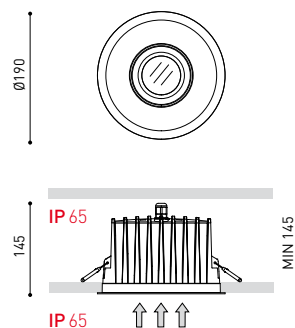

① OPTIONS\*

1	No DIM
2	DIM Push
3	DIM 1-10V
4	DIM DALI

ACCESSORY

DUOMO High Chromatic Led\*\*\*

NOT SOLD SEPARATELY

DUOMO IP65 / IP20

DUOMO IP65 / IP65

COLOUR | W □ | MATERIAL | AL | PC | OPTICAL GLASS |