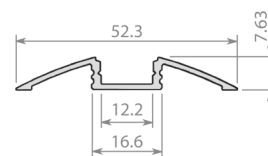

LED PROFILES

ALU Surface

ALUS

Surface mount LED profile with polycarbonate diffuser.

Light source: LED Ribbon (Sold separately)**Dimensions mm:** H7.63 x W52.3**Diffuser:** Opal [O] | Clear [C] | Ice [I]**Accessories:** End Cap [EC] | End Cap with Cable Entry [ECH] |

End Cap with Mounting Lug [ECML] | End cap with Cable Entry and Mounting Lug [ECHML]

ALU 45 Shallow

ALU45S

Corner LED profile (45 degree) with polycarbonate diffuser.

Light source: LED Ribbon (Sold separately)**Dimensions mm:** H8.25 x W30.85**Diffuser:** Opal [O] | Clear [C] | Ice [I]**Accessories:** End Cap [EC] | End Cap with Cable Entry [ECH] | Mounting Bracket [MB]

ALU 45 Deep

ALU45D

Corner LED profile (45 degree) with polycarbonate diffuser.

Light source: LED Ribbon (Sold separately)**Dimensions mm:** W18.5**Diffuser:** Opal [O] | Clear [C] | Ice [I]**Accessories:** End cap [EC] | End cap with Cable Entry [ECH] | Mounting Bracket [MB] |

Aluminum End Cap [AEC] | Aluminum End Cap with Cable Hole [AECH]

ALU Square

ALUSQ

Surface mounted LED profile with polycarbonate diffuser.

Light source: LED Ribbon (Sold separately)**Dimensions mm:** H24.6 x W20**Diffuser:** Opal Reeded [OR] | Clear Reeded [CR]**Accessories:** Aluminum End Cap Left [AECL] | Aluminum End Cap Right [AECR]