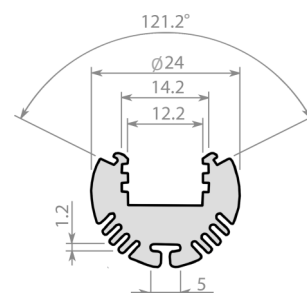

ALU Round

ALUR

Round LED profile with polycarbonate diffuser and a range of mounting options available.

Light source: LED Ribbon (Sold separately)

Dimensions mm: Ø24

Diffuser: Opal [O] | Clear [C] | 30° Clear Lens [30C] | 30° Ice Lens [30I] | 60° Clear Lens [60C] | 60° Ice Lens [60I]

Accessories: End cap [EC] | End cap with cable entry [ECH] |

Aluminum End Cap [AEC] | Aluminum End Cap with Cable Hole [AECH] | End Mount [EM] |

Mid Support Arm [ALURSA] | Adjustable Mounting Bracket [ALURMBA] | Art Outreach Arm [ALURAA]

ALU Tube

ALUTUBE

Round LED profile with polycarbonate diffuser.

Suitable for wall, ceiling and floor mounting. Complete with UV resistance frosted plastic tube for homogenous illumination.

Light source: LED Ribbon (Sold separately)

Dimensions mm: Ø38

Diffuser: Opal [O] | Clear [C]

Accessories: End Cap [EC] | Aluminium Carrier [AC]