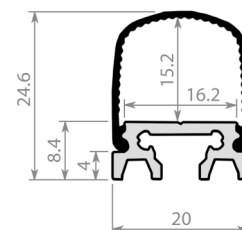

End Cap with Mounting Lug [ECML] | End cap with Cable Entry and Mounting Lug [ECHML]

ALU 45 Shallow

ALU45S

Corner LED profile (45 degree) with polycarbonate diffuser.

Light source: LED Ribbon (Sold separately)**Dimensions mm:** H8.25 x W30.85**Diffuser:** Opal [O] | Clear [C] | Ice [I]**Accessories:** End Cap [EC] | End Cap with Cable Entry [ECH] | Mounting Bracket [MB]

ALU 45 Deep

ALU45D

Corner LED profile (45 degree) with polycarbonate diffuser.

Light source: LED Ribbon (Sold separately)**Dimensions mm:** W18.5**Diffuser:** Opal [O] | Clear [C] | Ice [I]**Accessories:** End cap [EC] | End cap with Cable Entry [ECH] | Mounting Bracket [MB] |

Aluminum End Cap [AEC] | Aluminum End Cap with Cable Hole [AECH]

ALU Square

ALUSQ

Surface mounted LED profile with polycarbonate diffuser.

Light source: LED Ribbon (Sold separately)**Dimensions mm:** H24.6 x W20**Diffuser:** Opal Reeded [OR] | Clear Reeded [CR]**Accessories:** Aluminum End Cap Left [AECL] | Aluminum End Cap Right [AECR]