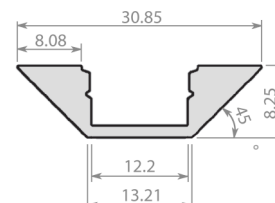

LED PROFILES

ALU Surface

ALUS

Surface mount LED profile with polycarbonate diffuser.

Light source: LED Ribbon (Sold separately)**Dimensions mm:** H7.63 x W52.3**Diffuser:** Opal [O] | Clear [C] | Ice [I]**Accessories:** End Cap [EC] | End Cap with Cable Entry [ECH] |

End Cap with Mounting Lug [ECML] | End cap with Cable Entry and Mounting Lug [ECHML]

ALU 45 Shallow

ALU45S

Corner LED profile (45 degree) with polycarbonate diffuser.

Light source: LED Ribbon (Sold separately)**Dimensions mm:** H8.25 x W30.85**Diffuser:** Opal [O] | Clear [C] | Ice [I]**Accessories:** End Cap [EC] | End Cap with Cable Entry [ECH] | Mounting Bracket [MB]

ALU 45 Deep

ALU45D

Corner LED profile (45 degree) with polycarbonate diffuser.

Light source: LED Ribbon (Sold separately)**Dimensions mm:** W18.5**Diffuser:** Opal [O] | Clear [C] | Ice [I]**Accessories:** End cap [EC] | End cap with Cable Entry [ECH] | Mounting Bracket [MB] |