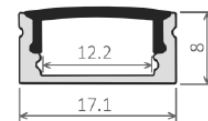

EcoSlim 7

Installation: Surface Mount | Recessed
Light source: LED Strip
Dimensions: H8mm x W17.1mm
Diffuser: Opal
Lengths: 2m | 3m
Accessories: End Caps | Mounting Brackets
Finish: Anodised | Black | White | Custom

EcoSlim 7 Recessed

Installation: Recessed
Light source: LED Strip
Dimensions: H8mm x W23.2mm
Diffuser: Opal
Lengths: 2m | 3m
Accessories: End Caps
Finish: Anodised | Black | White | Custom

EcoSlim 15

Installation: Surface Mount | Recessed
Light source: LED Strip
Dimensions: H15.3mm x W17.1mm
Diffuser: Opal
Lengths: 2m | 3m
Accessories: End Caps | Mounting Brackets
Finish: Anodised | Black | White | Custom

EcoSlim 15 Recessed

Installation: Recessed
Light source: LED Strip
Dimensions: H15.3mm x W23.3mm
Diffuser: Opal
Lengths: 2m | 3m
Accessories: End Caps
Finish: Anodised | Black | White | Custom

EcoSlim 45

Installation: Surface Mount | Recessed
Light source: LED Strip
Dimensions: W18.5mm
Diffuser: Opal
Lengths: 2m | 3m
Accessories: End Caps | Mounting Brackets
Finish: Anodised | Black | White | Custom

EcoSlim 3