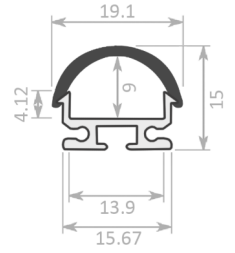

EcoSlim 7

Installation: Surface Mount | Recessed
Light source: LED Strip
Dimensions: H8mm x W17.1mm
Diffuser: Opal
Lengths: 2m | 3m
Accessories: End Caps | Mounting Brackets
Finish: Anodised | Black | White | Custom

EcoSlim 7 Recessed

Installation: Recessed
Light source: LED Strip
Dimensions: H8mm x W23.2mm
Diffuser: Opal
Lengths: 2m | 3m
Accessories: End Caps
Finish: Anodised | Black | White | Custom

EcoSlim 15

Installation: Surface Mount | Recessed
Light source: LED Strip
Dimensions: H15.3mm x W17.1mm
Diffuser: Opal
Lengths: 2m | 3m
Accessories: End Caps | Mounting Brackets
Finish: Anodised | Black | White | Custom

EcoSlim 15 Recessed

Installation: Recessed
Light source: LED Strip
Dimensions: H15.3mm x W23.3mm
Diffuser: Opal
Lengths: 2m | 3m
Accessories: End Caps
Finish: Anodised | Black | White | Custom

EcoSlim 45

EcoSlim 28

Installation: Surface Mount
Light source: LED Strip
Dimensions: H20.2mm x W19.5mm
Diffuser: Opal
Lengths: 2m | 3m | 4m
Accessories: End Caps | Base Plate
Finish: Anodised | Black | White | Custom