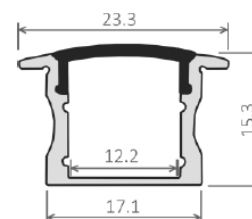

EcoSlim 7

Installation: Surface Mount | Recessed
Light source: LED Strip
Dimensions: H8mm x W17.1mm
Diffuser: Opal
Lengths: 2m | 3m
Accessories: End Caps | Mounting Brackets
Finish: Anodised | Black | White | Custom

EcoSlim 7 Recessed

Installation: Recessed
Light source: LED Strip
Dimensions: H8mm x W23.2mm
Diffuser: Opal
Lengths: 2m | 3m
Accessories: End Caps
Finish: Anodised | Black | White | Custom

EcoSlim 15

Installation: Surface Mount | Recessed
Light source: LED Strip
Dimensions: H15.3mm x W17.1mm
Diffuser: Opal
Lengths: 2m | 3m
Accessories: End Caps | Mounting Brackets
Finish: Anodised | Black | White | Custom

EcoSlim 15 Recessed

Installation: Recessed
Light source: LED Strip
Dimensions: H15.3mm x W23.3mm
Diffuser: Opal
Lengths: 2m | 3m
Accessories: End Caps
Finish: Anodised | Black | White | Custom

EcoSlim 45

EcoSlim 29

Installation: Surface Mount
Light source: LED Strip
Dimensions: H20.2mm x W19.5mm
Diffuser: Opal
Lengths: 2m | 3m | 4m
Accessories: End Caps | Base Plate
Finish: Anodised | Black | White | Custom