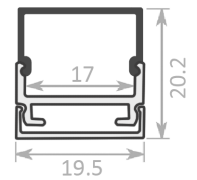

EcoSlim 30

Installation: Surface Mount | Recessed
Light source: LED Strip
Dimensions: H27mm x W20.3mm
Diffuser: Opal
Lengths: 2m | 3m
Accessories: End Caps | Mounting Brackets
Finish: Anodised | Black | White | Custom