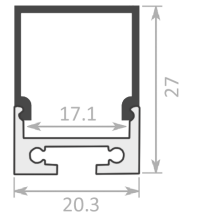

EcoSlim 42

Installation: Surface Mount | Recessed
Light source: LED Strip
Dimensions: H16mm x W16mm
Diffuser: Opal
Lengths: 3m
Accessories: End Caps | Mounting Brackets
Finish: Anodised | Black | White | Custom