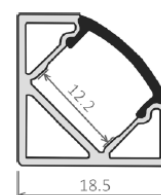

EcoSlim 7

Installation: Surface Mount | Recessed
Light source: LED Strip
Dimensions: H8mm x W17.1mm
Diffuser: Opal
Lengths: 2m | 3m
Accessories: End Caps | Mounting Brackets
Finish: Anodised | Black | White | Custom

EcoSlim 7 Recessed

Installation: Recessed
Light source: LED Strip
Dimensions: H8mm x W23.2mm
Diffuser: Opal
Lengths: 2m | 3m
Accessories: End Caps
Finish: Anodised | Black | White | Custom

EcoSlim 15

Installation: Surface Mount | Recessed
Light source: LED Strip
Dimensions: H15.3mm x W17.1mm
Diffuser: Opal
Lengths: 2m | 3m
Accessories: End Caps | Mounting Brackets
Finish: Anodised | Black | White | Custom

EcoSlim 15 Recessed

Installation: Recessed
Light source: LED Strip
Dimensions: H15.3mm x W23.3mm
Diffuser: Opal
Lengths: 2m | 3m
Accessories: End Caps
Finish: Anodised | Black | White | Custom

EcoSlim 45

Installation: Surface Mount | Recessed
Light source: LED Strip
Dimensions: W18.5mm
Diffuser: Opal
Lengths: 2m | 3m
Accessories: End Caps | Mounting Brackets
Finish: Anodised | Black | White | Custom