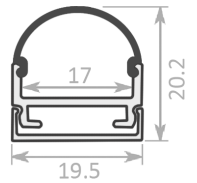

EcoSlim 29

Installation: Surface Mount
Light source: LED Strip
Dimensions: H20.2mm x W19.5mm
Diffuser: Opal
Lengths: 2m | 3m | 4m
Accessories: End Caps | Base Plate
Finish: Anodised | Black | White | Custom