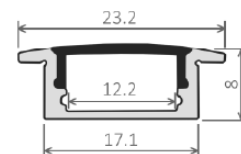

EcoSlim 7

Installation: Surface Mount | Recessed
Light source: LED Strip
Dimensions: H8mm x W17.1mm
Diffuser: Opal
Lengths: 2m | 3m
Accessories: End Caps | Mounting Brackets
Finish: Anodised | Black | White | Custom

EcoSlim 7 Recessed

Installation: Recessed
Light source: LED Strip
Dimensions: H8mm x W23.2mm
Diffuser: Opal
Lengths: 2m | 3m
Accessories: End Caps
Finish: Anodised | Black | White | Custom

EcoSlim 15

Installation: Surface Mount | Recessed
Light source: LED Strip
Dimensions: H15.3mm x W17.1mm
Diffuser: Opal
Lengths: 2m | 3m
Accessories: End Caps | Mounting Brackets
Finish: Anodised | Black | White | Custom

EcoSlim 15 Recessed

Installation: Recessed
Light source: LED Strip
Dimensions: H15.3mm x W23.3mm
Diffuser: Opal
Lengths: 2m | 3m
Accessories: End Caps
Finish: Anodised | Black | White | Custom

EcoSlim 45

EcoSlim 28

Installation: Surface Mount
Light source: LED Strip
Dimensions: H20.2mm x W19.5mm
Diffuser: Opal
Lengths: 2m | 3m | 4m
Accessories: End Caps | Base Plate
Finish: Anodised | Black | White | Custom