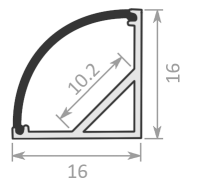

EcoSlim 48

Installation: Surface Mount
Light source: LED Strip
Dimensions: H20mm x W20.25mm
Diffuser: Opal
Lengths: 2m | 3m | 4m
Accessories: End Caps
Finish: Anodised | Black | White | Custom