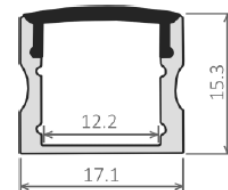

EcoSlim 7

Installation: Surface Mount | Recessed
Light source: LED Strip
Dimensions: H8mm x W17.1mm
Diffuser: Opal
Lengths: 2m | 3m
Accessories: End Caps | Mounting Brackets
Finish: Anodised | Black | White | Custom

EcoSlim 7 Recessed

Installation: Recessed
Light source: LED Strip
Dimensions: H8mm x W23.2mm
Diffuser: Opal
Lengths: 2m | 3m
Accessories: End Caps
Finish: Anodised | Black | White | Custom

EcoSlim 15

Installation: Surface Mount | Recessed
Light source: LED Strip
Dimensions: H15.3mm x W17.1mm
Diffuser: Opal
Lengths: 2m | 3m
Accessories: End Caps | Mounting Brackets
Finish: Anodised | Black | White | Custom

EcoSlim 15 Recessed

Installation: Recessed
Light source: LED Strip
Dimensions: H15.3mm x W23.3mm
Diffuser: Opal
Lengths: 2m | 3m
Accessories: End Caps
Finish: Anodised | Black | White | Custom

EcoSlim 45

EcoSlim 28

Installation: Surface Mount
Light source: LED Strip
Dimensions: H20.2mm x W19.5mm
Diffuser: Opal
Lengths: 2m | 3m | 4m
Accessories: End Caps | Base Plate
Finish: Anodised | Black | White | Custom