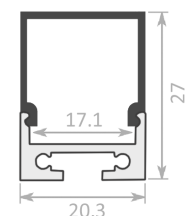

EcoSlim 42

Installation: Surface Mount | Recessed
Light source: LED Strip
Dimensions: H16mm x W16mm
Diffuser: Opal
Lengths: 3m
Accessories: End Caps | Mounting Brackets
Finish: Anodised | Black | White | Custom