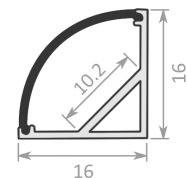

EcoSlim 20

Installation: Surface Mount
Light source: LED Strip
Dimensions: H20mm x W20.25mm
Diffuser: Opal
Lengths: 2m | 3m | 4m
Accessories: End Caps
Finish: Anodised | Black | White | Custom