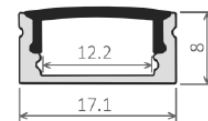

EcoSlim 7

Installation: Surface Mount | Recessed
Light source: LED Strip
Dimensions: H8mm x W17.1mm
Diffuser: Opal
Lengths: 2m | 3m
Accessories: End Caps | Mounting Brackets
Finish: Anodised | Black | White | Custom

EcoSlim 7 Recessed

Installation: Recessed
Light source: LED Strip
Dimensions: H8mm x W23.2mm
Diffuser: Opal
Lengths: 2m | 3m
Accessories: End Caps
Finish: Anodised | Black | White | Custom

EcoSlim 15

Installation: Surface Mount | Recessed
Light source: LED Strip
Dimensions: H15.3mm x W17.1mm
Diffuser: Opal
Lengths: 2m | 3m
Accessories: End Caps | Mounting Brackets
Finish: Anodised | Black | White | Custom

EcoSlim 15 Recessed

Installation: Recessed
Light source: LED Strip
Dimensions: H15.3mm x W23.3mm
Diffuser: Opal
Lengths: 2m | 3m
Accessories: End Caps
Finish: Anodised | Black | White | Custom

EcoSlim 45

EcoSlim 20

Installation: Surface Mount
Light source: LED Strip
Dimensions: H20mm x W20.25mm
Diffuser: Opal
Lengths: 2m | 3m | 4m
Accessories: End Caps
Finish: Anodised | Black | White | Custom