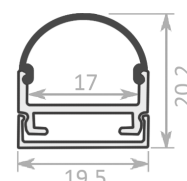

EcoSlim 29

Installation: Surface Mount
Light source: LED Strip
Dimensions: H20.2mm x W19.5mm
Diffuser: Opal
Lengths: 2m | 3m | 4m
Accessories: End Caps | Base Plate
Finish: Anodised | Black | White | Custom