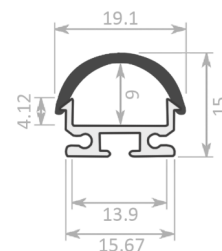

EcoSlim 7

Installation: Surface Mount | Recessed
Light source: LED Strip
Dimensions: H8mm x W17.1mm
Diffuser: Opal
Lengths: 2m | 3m
Accessories: End Caps | Mounting Brackets
Finish: Anodised | Black | White | Custom

EcoSlim 7 Recessed

Installation: Recessed
Light source: LED Strip
Dimensions: H8mm x W23.2mm
Diffuser: Opal
Lengths: 2m | 3m
Accessories: End Caps
Finish: Anodised | Black | White | Custom

EcoSlim 15

Installation: Surface Mount | Recessed
Light source: LED Strip
Dimensions: H15.3mm x W17.1mm
Diffuser: Opal
Lengths: 2m | 3m
Accessories: End Caps | Mounting Brackets
Finish: Anodised | Black | White | Custom

EcoSlim 15 Recessed

Installation: Recessed
Light source: LED Strip
Dimensions: H15.3mm x W23.3mm
Diffuser: Opal
Lengths: 2m | 3m
Accessories: End Caps
Finish: Anodised | Black | White | Custom

EcoSlim 45

EcoSlim 28

Installation: Surface Mount
Light source: LED Strip
Dimensions: H20.2mm x W19.5mm
Diffuser: Opal
Lengths: 2m | 3m | 4m
Accessories: End Caps | Base Plate
Finish: Anodised | Black | White | Custom