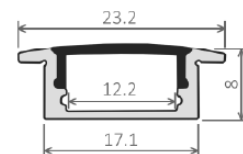

EcoSlim 7

Installation: Surface Mount | Recessed
Light source: LED Strip
Dimensions: H8mm x W17.1mm
Diffuser: Opal
Lengths: 2m | 3m
Accessories: End Caps | Mounting Brackets
Finish: Anodised | Black | White | Custom

EcoSlim 7 Recessed

Installation: Recessed
Light source: LED Strip
Dimensions: H8mm x W23.2mm
Diffuser: Opal
Lengths: 2m | 3m
Accessories: End Caps
Finish: Anodised | Black | White | Custom

EcoSlim 15

Installation: Surface Mount | Recessed
Light source: LED Strip
Dimensions: H15.3mm x W17.1mm
Diffuser: Opal
Lengths: 2m | 3m
Accessories: End Caps | Mounting Brackets
Finish: Anodised | Black | White | Custom

EcoSlim 15 Recessed

Installation: Recessed
Light source: LED Strip
Dimensions: H15.3mm x W23.3mm
Diffuser: Opal
Lengths: 2m | 3m
Accessories: End Caps
Finish: Anodised | Black | White | Custom

EcoSlim 45

EcoSlim 28

Installation: Surface Mount
Light source: LED Strip
Dimensions: H20.2mm x W19.5mm
Diffuser: Opal
Lengths: 2m | 3m | 4m
Accessories: End Caps | Base Plate
Finish: Anodised | Black | White | Custom