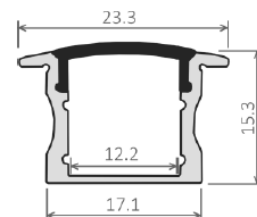

EcoSlim 7

Installation: Surface Mount | Recessed
Light source: LED Strip
Dimensions: H8mm x W17.1mm
Diffuser: Opal
Lengths: 2m | 3m
Accessories: End Caps | Mounting Brackets
Finish: Anodised | Black | White | Custom

EcoSlim 7 Recessed

Installation: Recessed
Light source: LED Strip
Dimensions: H8mm x W23.2mm
Diffuser: Opal
Lengths: 2m | 3m
Accessories: End Caps
Finish: Anodised | Black | White | Custom

EcoSlim 15

Installation: Surface Mount | Recessed
Light source: LED Strip
Dimensions: H15.3mm x W17.1mm
Diffuser: Opal
Lengths: 2m | 3m
Accessories: End Caps | Mounting Brackets
Finish: Anodised | Black | White | Custom

EcoSlim 15 Recessed

Installation: Recessed
Light source: LED Strip
Dimensions: H15.3mm x W23.3mm
Diffuser: Opal
Lengths: 2m | 3m
Accessories: End Caps
Finish: Anodised | Black | White | Custom

EcoSlim 45

EcoSlim 29

Installation: Surface Mount
Light source: LED Strip
Dimensions: H20.2mm x W19.5mm
Diffuser: Opal
Lengths: 2m | 3m | 4m
Accessories: End Caps | Base Plate
Finish: Anodised | Black | White | Custom