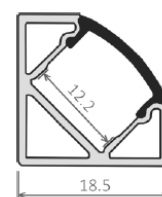

EcoSlim 7

Installation: Surface Mount | Recessed
Light source: LED Strip
Dimensions: H8mm x W17.1mm
Diffuser: Opal
Lengths: 2m | 3m
Accessories: End Caps | Mounting Brackets
Finish: Anodised | Black | White | Custom

EcoSlim 7 Recessed

Installation: Recessed
Light source: LED Strip
Dimensions: H8mm x W23.2mm
Diffuser: Opal
Lengths: 2m | 3m
Accessories: End Caps
Finish: Anodised | Black | White | Custom

EcoSlim 15

Installation: Surface Mount | Recessed
Light source: LED Strip
Dimensions: H15.3mm x W17.1mm
Diffuser: Opal
Lengths: 2m | 3m
Accessories: End Caps | Mounting Brackets
Finish: Anodised | Black | White | Custom

EcoSlim 15 Recessed

Installation: Recessed
Light source: LED Strip
Dimensions: H15.3mm x W23.3mm
Diffuser: Opal
Lengths: 2m | 3m
Accessories: End Caps
Finish: Anodised | Black | White | Custom

EcoSlim 45

Installation: Surface Mount | Recessed
Light source: LED Strip
Dimensions: W18.5mm
Diffuser: Opal
Lengths: 2m | 3m
Accessories: End Caps | Mounting Brackets
Finish: Anodised | Black | White | Custom