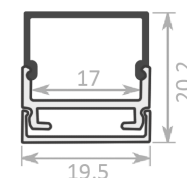

EcoSlim 30

Installation: Surface Mount | Recessed
Light source: LED Strip
Dimensions: H27mm x W20.3mm
Diffuser: Opal
Lengths: 2m | 3m
Accessories: End Caps | Mounting Brackets
Finish: Anodised | Black | White | Custom