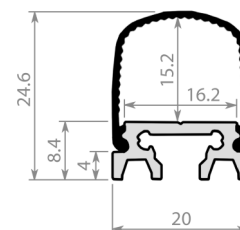

End Cap with Mounting Lug [ECML] | End cap with Cable Entry and Mounting Lug [ECHML]

ALU 45 Shallow

ALU45S

Corner LED profile (45 degree) with polycarbonate diffuser.

Light source: LED Ribbon (Sold separately)**Dimensions mm:** H8.25 x W30.85**Diffuser:** Opal [O] | Clear [C] | Ice [I]**Accessories:** End Cap [EC] | End Cap with Cable Entry [ECH] | Mounting Bracket [MB]

ALU 45 Deep

ALU45D

Corner LED profile (45 degree) with polycarbonate diffuser.

Light source: LED Ribbon (Sold separately)**Dimensions mm:** W18.5**Diffuser:** Opal [O] | Clear [C] | Ice [I]**Accessories:** End cap [EC] | End cap with Cable Entry [ECH] | Mounting Bracket [MB] |

Aluminum End Cap [AEC] | Aluminum End Cap with Cable Hole [AECH]

ALU Square

ALUSQ

Surface mounted LED profile with polycarbonate diffuser.

Light source: LED Ribbon (Sold separately)**Dimensions mm:** H24.6 x W20**Diffuser:** Opal Reeded [OR] | Clear Reeded [CR]**Accessories:** Aluminum End Cap Left [AECL] | Aluminum End Cap Right [AECR]