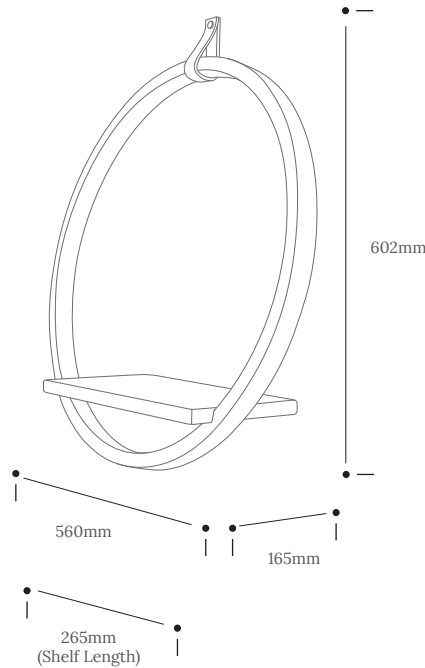

HOUSEL SHELF

Product Specification

Tom Raffield

Housel Shelf

Shaped from supple ash wood, the fluid curves of our circular Housel Shelf challenge everyday linear storage solutions.

A solid wooden shelf nestles within a flowing steam bent hoop, creating a practical space to display your favourite pieces. Style the Housel Shelf by itself for a minimal aesthetic, or pair with the Housel Shelf with Mirror to create a unique focal point. Customise with a tan, brown or black leather hanging strap complete with a brass screw cover to complement your space.