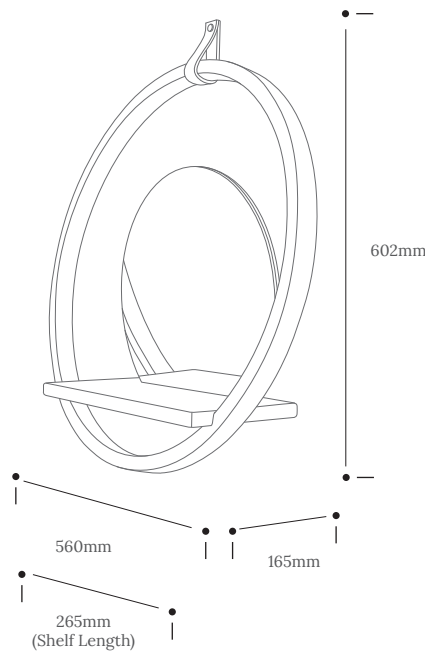

HOUSEL SHELF WITH MIRROR

Product Specification

Tom Raffield

Housel Shelf with Mirror

Shaped from supple ash wood, the fluid curves of our circular Housel Shelf challenge everyday linear storage solutions. A solid wooden shelf nestles within a flowing steam bent hoop, creating a practical space to display your favourite pieces. Style by itself for a minimal aesthetic, or pair with the Housel Shelf to create a unique focal point. Customise with a tan, brown or black leather hanging strap complete with a brass screw cover to complement your space.