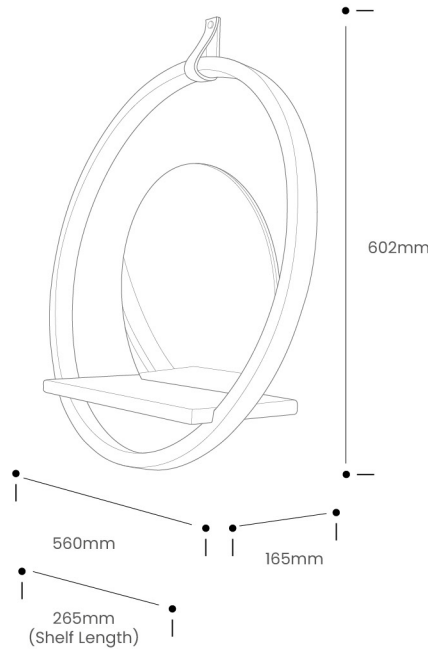

HOUSEL SHELF WITH MIRROR

Tom Raffield

Product Specification

Housel Shelf with Mirror

Shaped from supple ash wood, the fluid curves of our circular Housel Shelf challenge everyday linear storage solutions. A solid wooden shelf nestles within a flowing steam bent hoop, creating a practical space to display your favourite pieces. Style by itself for a minimal aesthetic, or pair with the Housel Shelf to create a unique focal point. Customise with a tan, brown or black leather hanging strap complete with a brass screw cover to complement your space.