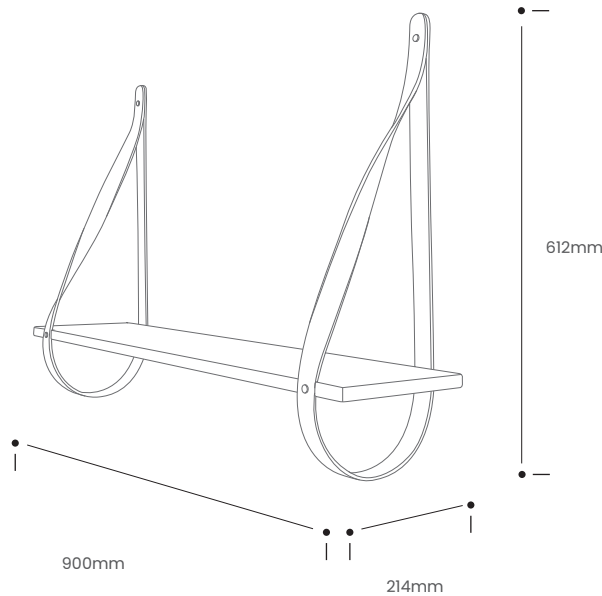

LUNDY SHELF

Product Specification

Tom Raffield

Lundy Shelf

With origins rooted in the sculptural tree canopies surrounding our Cornish design studio, our new collection of steam bent, ash wood storage and accessories celebrates the strength, versatility and unique character of this sustainable natural material, whilst showcasing forward-thinking design at it's very best.

A contemporary and versatile addition to any space, the fluid form of the Lundy Shelf showcases our skilled craftsmanship and unique steam bending technique. Two curvaceous lengths of ash mimicking twisted leather straps, support a solid wood shelf with brushed brass details, creating an intuitive place to store books, plants and accessories.

Signature in style, timeless by nature.

Product Type : Furniture	SKU	Wood types	Dimensions L x W x H (mm)		Weight (kg)	
			Unboxed	Boxed	Unboxed	Boxed
Lundy Shelf	TR-LUNS-F-A	Ash	900 x 214 x 612	-	2.61	-
Materials	Ash				Other materials	
Finish	Finished with a blend of natural wax oils to give a protective, hardwearing and beautiful finish.					
Care information	- Finish: The blend of natural oils can take up to four weeks to harden fully. Because of this, particular care should be taken in the first few weeks after delivery before cleaning, see below. - Care: Solid wood may expand and shrink with differences in temperature and humidity so take care not to place your furniture directly next to anywhere with excessive changes in temperature such as radiators and windows. - Cleaning: To clean on a regular basis wipe the surface with a damp cloth before removing any moisture with a dry cloth. Wipe off anything that will stain straight away, eg red wine, balsamic vinegar, oil, tea, coffee, alcohol, etc. In the event of severe spillages and stains the surface can be lightly re-sanded and re-oiled - please talk to us or a professional furniture restorer before doing so.					
Additional information	Product care instructions included.					

Tom Raffield Ltd, F3 Church View Business Park, Bickland Water Rd, Falmouth TR11 4FZ, UK

tomraffield.com contact@tomraffield.com +44 (0) 1326 722725 #tomraffield @tomraffield

Due to the character of handcrafted natural products, all dimensions are approximate. Wood colour may slightly vary.

All products, prices and leadtimes are correct at time of print and are subject to change without notice.