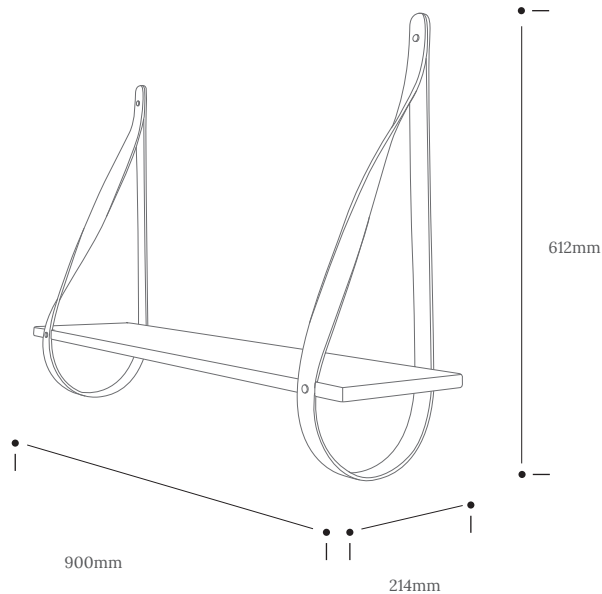

LUNDY SHELF

Product Specification

Tom Raffield

Lundy Shelf

With origins rooted in the sculptural tree canopies surrounding our Cornish design studio, our new collection of steam bent, ash wood storage and accessories celebrates the strength, versatility and unique character of this sustainable natural material, whilst showcasing forward-thinking design at it's very best.

A contemporary and versatile addition to any space, the fluid form of the Lundy Shelf showcases our skilled craftsmanship and unique steam bending technique. Two curvaceous lengths of ash mimicking twisted leather straps, support a solid wood shelf with brushed brass details, creating an intuitive place to store books, plants and accessories.

Signature in style, timeless by nature.

Product Type : Furniture	SKU	Wood types	Dimensions L x W x H (mm)		Weight (kg)	
			Unboxed	Boxed	Unboxed	Boxed
Lundy Shelf	TR-LUNS-F-A	Ash	900 x 214 x 612	-	2.61	-
Materials	Ash				Other materials	
					-	
Finish	Finished with a blend of natural wax oils to give a protective, hardwearing and beautiful finish.					
Care information	- Finish: The blend of natural oils can take up to four weeks to harden fully. Because of this, particular care should be taken in the first few weeks after delivery before cleaning, see below. - Care: Solid wood may expand and shrink with differences in temperature and humidity so take care not to place your furniture directly next to anywhere with excessive changes in temperature such as radiators and windows. - Cleaning: To clean on a regular basis wipe the surface with a damp cloth before removing any moisture with a dry cloth. Wipe off anything that will stain straight away, eg red wine, balsamic vinegar, oil, tea, coffee, alcohol, etc. In the event of severe spillages and stains the surface can be lightly re-sanded and re-oiled - please talk to us or a professional furniture restorer before doing so.					
Additional information	Product care instructions included.					

Tom Raffield Ltd, F3 Church View Business Park, Bickland Water Rd, Falmouth TR11 4FZ, UK
tomraffield.com contact@tomraffield.com +44 (0) 1326 722725 #tomraffield @tomraffield

Due to the character of handcrafted natural products, all dimensions are approximate. Wood colour may slightly vary.
All products, prices and leadtimes are correct at time of print and are subject to change without notice.