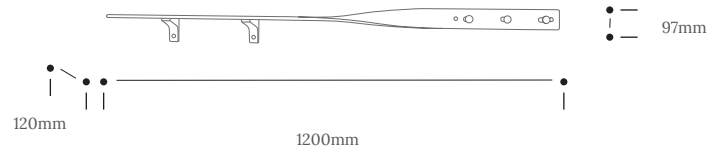

TOR TWIST SHELF

Product Specification

Tom Raffield

Tor Twist Shelf

With origins rooted in the sculptural tree canopies surrounding our Cornish design studio, our new collection of steam bent, ash wood storage and accessories celebrates the strength, versatility and unique character of this sustainable natural material, whilst showcasing forward-thinking design at it's very best.

The multipurpose Tor Twist Shelf is carefully sculpted from tonal ash wood, gently twisting in the centre and elevating itself above three brushed brass tipped wooden pegs. This versatile piece can either be left or right aligned to suit your space and looks just as compelling alone or in a pair, sitting perfectly in a kitchen or hallway to house your everyday essentials.

Signature in style, timeless by nature.

Product Type : Furniture	SKU	Wood types	Dimensions L x W x H (mm)		Weight (kg)	
			Unboxed	Boxed	Unboxed	Boxed
Tor Twist Shelf - Left	TR-TOR-F-A-L	Ash	1200 x 120 x 97	130 x 130 x 1250	1.01	1.9
Tor Twist Shelf - Right	TR-TOR-F-A-R	Ash				
Materials	Ash		Other materials			
Finish	Finished with a blend of natural wax oils to give a protective, hardwearing and beautiful finish.					
Care information	- Finish: The blend of natural oils can take up to four weeks to harden fully. Because of this, particular care should be taken in the first few weeks after delivery before cleaning, see below. - Care: Solid wood may expand and shrink with differences in temperature and humidity so take care not to place your furniture directly next to anywhere with excessive changes in temperature such as radiators and windows. - Cleaning: To clean on a regular basis wipe the surface with a damp cloth before removing any moisture with a dry cloth. Wipe off anything that will stain straight away, eg red wine, balsamic vinegar, oil, tea, coffee, alcohol, etc. In the event of severe spillages and stains the surface can be lightly re-sanded and re-oiled - please talk to us or a professional furniture restorer before doing so.					
Additional information	Product care instructions included.