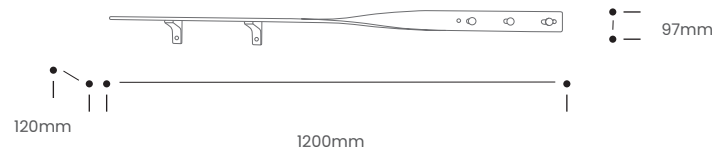

TOR TWIST SHELF

Product Specification

Tom Raffield

Tor Twist Shelf

With origins rooted in the sculptural tree canopies surrounding our Cornish design studio, our new collection of steam bent, ash wood storage and accessories celebrates the strength, versatility and unique character of this sustainable natural material, whilst showcasing forward-thinking design at it's very best.

The multipurpose Tor Twist Shelf is carefully sculpted from tonal ash wood, gently twisting in the centre and elevating itself above three brushed brass tipped wooden pegs. This versatile piece can either be left or right aligned to suit your space and looks just as compelling alone or in a pair, sitting perfectly in a kitchen or hallway to house your everyday essentials.

Signature in style, timeless by nature.

Product Type : Furniture	SKU	Wood types	Dimensions L x W x H (mm)		Weight (kg)	
			Unboxed	Boxed	Unboxed	Boxed
Tor Twist Shelf - Left	TR-TOR-F-A-L	Ash	1200 x 120 x 97	130 x 130 x 1250	1.01	1.9
Tor Twist Shelf - Right	TR-TOR-F-A-R	Ash				
Materials	Ash		Other materials			
Finish	Finished with a blend of natural wax oils to give a protective, hardwearing and beautiful finish.					
Care information	- Finish: The blend of natural oils can take up to four weeks to harden fully. Because of this, particular care should be taken in the first few weeks after delivery before cleaning, see below. - Care: Solid wood may expand and shrink with differences in temperature and humidity so take care not to place your furniture directly next to anywhere with excessive changes in temperature such as radiators and windows. - Cleaning: To clean on a regular basis wipe the surface with a damp cloth before removing any moisture with a dry cloth. Wipe off anything that will stain straight away, eg red wine, balsamic vinegar, oil, tea, coffee, alcohol, etc. In the event of severe spillages and stains the surface can be lightly re-sanded and re-oiled - please talk to us or a professional furniture restorer before doing so.					
Additional information	Product care instructions included.					

Tom Raffield Ltd, F3 Church View Business Park, Bickland Water Rd, Falmouth TR11 4FZ, UK

tomraffield.com contact@tomraffield.com +44 (0) 1326 722725 #tomraffield @tomraffield

Due to the character of handcrafted natural products, all dimensions are approximate. Wood colour may slightly vary.

All products, prices and leadtimes are correct at time of print and are subject to change without notice.