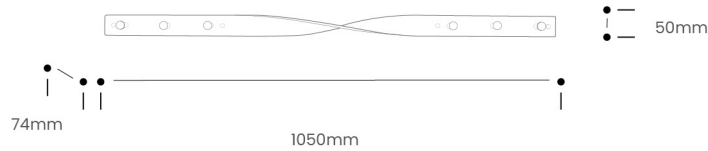

Burgh Coat Hook

With origins rooted in the sculptural tree canopies surrounding our Cornish design studio, our new collection of steam bent, ash wood storage and accessories celebrates the strength, versatility and unique character of this sustainable natural material, whilst showcasing forward-thinking design at it's very best.

Handcrafted from a single stretch of solid ash wood, the Burgh Coat Hook yields a striking aesthetic with its central steam bent twist. With an elegant slim profile, the Burgh has been designed to sit comfortably in a modest hallway, or as a sculptural focal point in a bathroom or bedroom and is finished with three brushed brass tipped wooden hooks that complement the natural warm tones of ash wood.

Signature in style, timeless by nature.

Product Type : Furniture	SKU	Wood types	Dimensions L x W x H (mm)		Weight (kg)	
			Unboxed	Boxed	Unboxed	Boxed
Burgh Coat Hook	TR-BURG-F-A	Ash	1050 x 74 x 50	130 x 130 x 1250	0.88	1.6
Materials	Ash		Other materials			
Finish	Finished with a blend of natural wax oils to give a protective, hardwearing and beautiful finish.					
Care information	- Finish: The blend of natural oils can take up to four weeks to harden fully. Because of this, particular care should be taken in the first few weeks after delivery before cleaning, see below. - Care: Solid wood may expand and shrink with differences in temperature and humidity so take care not to place your furniture directly next to anywhere with excessive changes in temperature such as radiators and windows. - Cleaning: To clean on a regular basis wipe the surface with a damp cloth before removing any moisture with a dry cloth. Wipe off anything that will stain straight away, eg red wine, balsamic vinegar, oil, tea, coffee, alcohol, etc. In the event of severe spillages and stains the surface can be lightly re-sanded and re-oiled - please talk to us or a professional furniture restorer before doing so.					
Additional information	Product care instructions included.