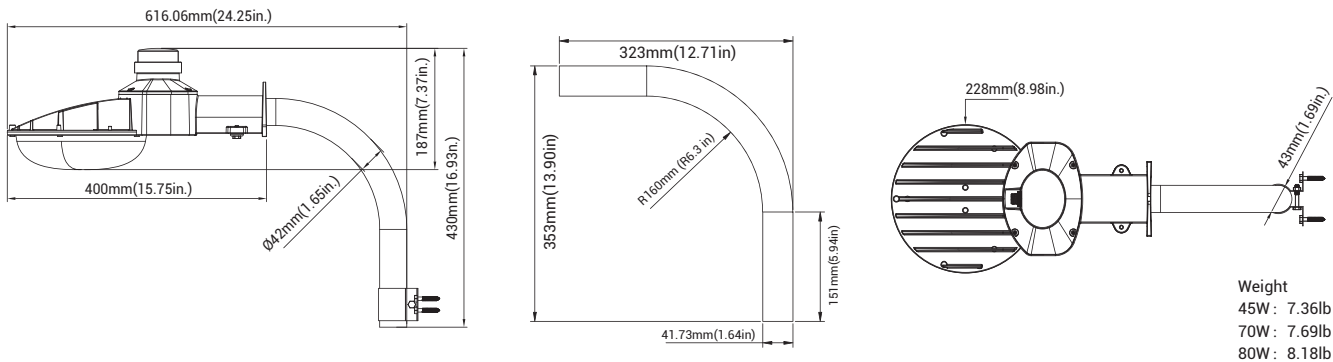

Mounting Dimensions

© 2019 Selser Lighting Products All rights reserved.

Due to our continued efforts to improve our products, product specifications are subject to change without notice. Selser Lighting Products reserves the right to make changes in specifications and/or to discontinue any product at any time without notice or obligation and will not be liable for any consequences resulting from the use of this publication.

SELSER™
LIGHTING PRODUCTS

Selser Lighting Products
Po Box 45160
Baton Rouge, La. 70895
Phone # (225) 412-0025