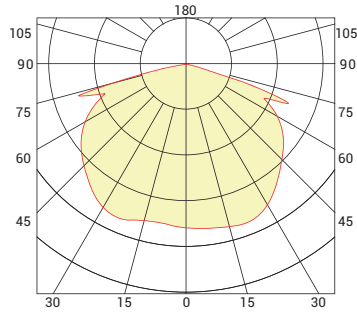

**SELSER™**  
LIGHTING PRODUCTS

Selser Lighting Products  
Po Box 45160  
Baton Rouge, La. 70895  
Phone # (225) 412-0025

**PHOTOMETRICS**

PERFORMANCE DATA		4000K (70CRI)		5000K (70CRI)	
SYSTEM WATTS	VOLTAGE	LUMENS	LPW	LUMENS	LPW
45W	120-277VAC	4930lm	110 lm/W	4930lm	110 lm/W
70W	120-277VAC	6800lm	97 lm/W	7000lm	100 lm/W
80W	120-277VAC	10000lm	125 lm/W	10000lm	125 lm/W