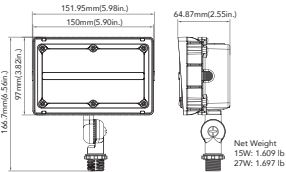

GRFD08	Cat. #		SELSER™ LIGHTING PRODUCTS
	Job	Type	
			Approvals

15W & 27W

45W & 60W

70W & 100W

135W & 200W

MOUNTING OPTIONS

1/2" Knuckle Mount (15W/27W/45W/60W)

Trunnion Mount (15W/27W/45W/60W)

Yoke Mount (70W/100W/135W/200W)

Slipfitter Mount (70W/100W/135W/200W)

MOUNTING DIMENSIONS

15W&27W(Knuckle Mount)

15W&27W(Trunnion Mount)

45W&60W(Knuckle Mount)

45W&60W(Trunnion Mount)

70W&100W(Slipfitter Mount)