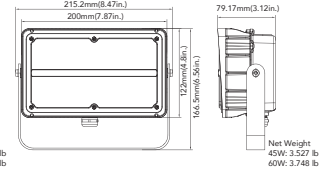

Yoke Mount (70W/100W/135W/200W)

Slipfitter Mount (70W/100W/135W/200W)

MOUNTING DIMENSIONS

15W&27W(Knuckle Mount)

15W&27W(Trunnion Mount)

45W&60W(Knuckle Mount)

45W&60W(Trunnion Mount)

70W&100W(Slipfitter Mount)