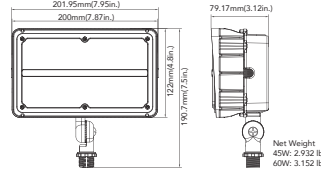

Yoke Mount (70W/100W/135W/200W)

Slipfitter Mount (70W/100W/135W/200W)

MOUNTING DIMENSIONS

15W&27W(Knuckle Mount)

15W&27W(Trunnion Mount)

45W&60W(Knuckle Mount)

45W&60W(Trunnion Mount)

70W&100W(Slipfitter Mount)