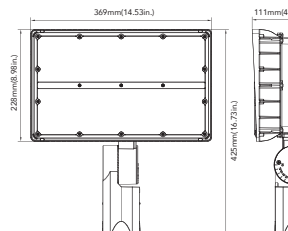

135W&200W(Slipfitter Mount)