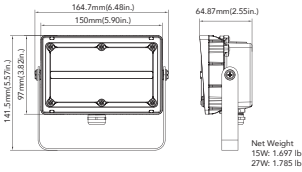

Yoke Mount (70W/100W/135W/200W)

Slipfitter Mount (70W/100W/135W/200W)

MOUNTING DIMENSIONS

15W&27W(Knuckle Mount)

15W&27W(Trunnion Mount)

45W&60W(Knuckle Mount)

45W&60W(Trunnion Mount)

70W&100W(Slipfitter Mount)