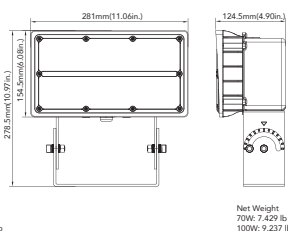

70W&100W(Yoke Mount)