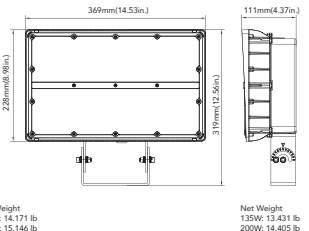

135W&200W(Yoke Mount)

© 2019 Selser Lighting Products All rights reserved.

Due to our continued efforts to improve our products, product specifications are subject to change without notice. Selser Lighting Products reserves the right to make changes in specifications and/or to discontinue any product at any time without notice or obligation and will not be liable for any consequences resulting from the use of this publication.

SELSER™
LIGHTING PRODUCTS

Selser Lighting Products
Po Box 45160
Baton Rouge, La. 70895
Phone # (225) 412-0025