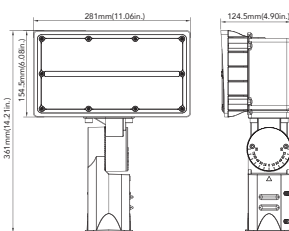

Yoke Mount (70W/100W/135W/200W)

Slipfitter Mount (70W/100W/135W/200W)

MOUNTING DIMENSIONS

15W&27W(Knuckle Mount)

15W&27W(Trunnion Mount)

45W&60W(Knuckle Mount)

45W&60W(Trunnion Mount)

70W&100W(Slipfitter Mount)