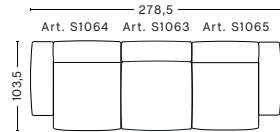

- MAGS SOFT LOW SOFA, COMBINATIONS / 3 SEATER -

**3 SEATER COMB. 1
LOW ARMREST**

W278,5 x D103,5 x H37/67 cm