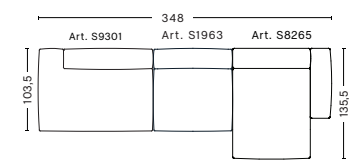

**3 SEATER COMB. 5
RIGHT LOW ARMREST**

W348 x D103,5/135,5 x H37/67 cm

Please see our Fabric Overview for approved standard fabrics.

[LINK TO OVERVIEW](#)

HAY