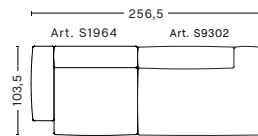

**2,5 SEATER COMB. 2
LEFT LOW ARMREST**

W256,5 x D103,5 x H37/67 cm