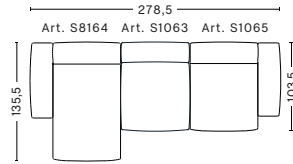

- MAGS SOFT LOW SOFA, COMBINATIONS / 3 SEATER -

**3 SEATER COMB. 9
LEFT LOW ARMREST**

W278,5 x D103,5/135,5 x H37/67 cm