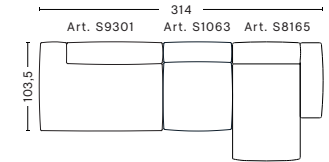

Art. S8164

W73/102 x D106,5/135,5 x H37/67 cm

Armrest dimensions

W29 x D88,5 x H57 cm

Right armrest*

Art. S8165

W73/102 x D106,5/135,5 x H37/67 cm

Armrest dimensions

Armrest dimensions

W29 x D88,5 x H57 cm

Right armrest*

Art. S7265

W93/122 x D124/153 x H37/67 cm

Armrest dimensions

W29 x D88,5 x H57 cm

*Please contact our sales department if connecting two chaise longue modules

**2,5 SEATER COMB. 3
LEFT LOW ARMREST**

W256,5 x D103,5/135,5 x H37/67 cm

**2,5 SEATER COMB. 3
RIGHT LOW ARMREST**

W256,5 x D103,5/135,5 x H37/67 cm

Please see our Fabric Overview for approved standard fabrics.

[LINK TO OVERVIEW](#)

HAY

- MAGS SOFT LOW SOFA, COMBINATIONS / 3 SEATER -

**3 SEATER COMB. 1
LOW ARMREST**

W278,5 x D103,5 x H37/67 cm

**3 SEATER COMB. 3
LEFT LOW ARMREST**

W314 x D103,5/135,5 x H37/67 cm

**3 SEATER COMB. 3
RIGHT LOW ARMREST**