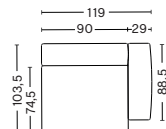

Right armrest

Art. S1065
W73/102 x D74,5/103,5 x H37/67 cm
Armrest dimensions
W29 x D88,5 x H57 cm

Middle

Art. S1063
W74,5 x D74,5/103,5 x H37/67 cm

**MAGS SOFT LOW ARMREST
WIDE MODULE**

Left armrest

Art. S1964
W90/119 x D74,5/103,5 x H37/67 cm
Armrest dimensions
W29 x D88,5 x H57 cm

Right armrest

Art. S1965
W90/119 x D74,5/103,5 x H37/67 cm
Armrest dimensions
W29 x D88,5 x H57 cm

Middle

Art. S1963
W91,5 x D74,5/103,5 x H37/67 cm

**MAGS SOFT
CORNER MODULE**

Left corner

Art. S1862
W69/98 x D69/98 x H37/67 cm

Armrest dimensions

W29 x D88,5 x H57 cm

Right armrest*

Art. S7265

W93/122 x D124/153 x H37/67 cm

Armrest dimensions

W29 x D88,5 x H57 cm

*Please contact our sales department if connecting two chaise longue modules

W274,5 x D103,5/274,5 x H37/67 cm

**CORNER COMB. 2
LEFT LOW ARMREST**

W274,5 x D103,5/235,5 x H37/67 cm

**CORNER COMB. 2
RIGHT LOW ARMREST**

W274,5 x D103,5/235,5 x H37/67 cm

Please see our Fabric Overview for approved standard fabrics.