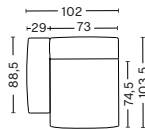

- MAGS SOFT LOW SOFA, MODULE OVERVIEW -

**MAGS SOFT LOW ARMREST
NARROW MODULE**

Left armrest

Art. S1064
W73/102 x D74,5/103,5 x H37/H67 cm
Armrest dimensions
W29 x D88,5 x H57 cm