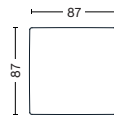

**MAGS SOFT
OTTOMAN**

Ottoman 01
Art. S01
W87 x D87 x H37 cm