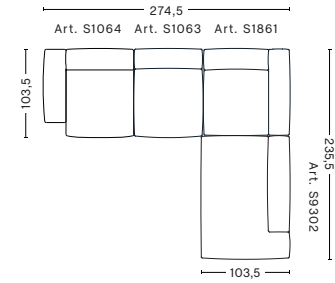

Please see our Fabric Overview for approved standard fabrics.

[LINK TO OVERVIEW](#)

HAY

- MAGS SOFT LOW SOFA, COMBINATIONS / CORNER -

**CORNER COMB. 1
LEFT LOW ARMREST**

W274,5 x D103,5/274,5 x H37/67 cm

**CORNER COMB. 1
RIGHT LOW ARMREST**

W274,5 x D103,5/274,5 x H37/67 cm

**CORNER COMB. 2
LEFT LOW ARMREST**

W274,5 x D103,5/235,5 x H37/67 cm

**CORNER COMB. 2
RIGHT LOW ARMREST**

W274,5 x D103,5/235,5 x H37/67 cm

Please see our Fabric Overview for approved standard fabrics.