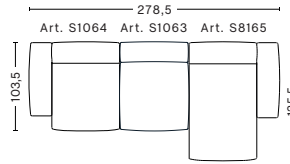

Armrest dimensions

W29 x D88,5 x H57 cm

Right armrest*

Art. S7265

W93/122 x D124/153 x H37/67 cm

Armrest dimensions

W29 x D88,5 x H57 cm

*Please contact our sales department if connecting two chaise longue modules

W348 x D103,5/135,5 x H37/67 cm

**3 SEATER COMB. 5
RIGHT LOW ARMREST**

W348 x D103,5/135,5 x H37/67 cm

Please see our Fabric Overview for approved standard fabrics.

[LINK TO OVERVIEW](#)

HAY

- MAGS SOFT LOW SOFA, COMBINATIONS / 3 SEATER -

**3 SEATER COMB. 9
LEFT LOW ARMREST**

W278,5 x D103,5/135,5 x H37/67 cm

**3 SEATER COMB. 9
RIGHT LOW ARMREST**

W278,5 x D103,5/135,5 x H37/67 cm

**3 SEATER COMB. 10
LEFT LOW ARMREST**

W312,5 x D103,5/135,5 x H37/67 cm