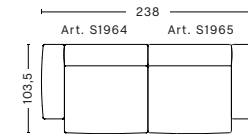

**2,5 SEATER COMB. 1
LOW ARMREST**

W238 x D103,5 x H37/67 cm