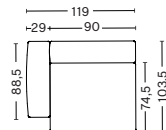

Right armrest

Art. S1065
W73/102 x D74,5/103,5 x H37/67 cm
Armrest dimensions
W29 x D88,5 x H57 cm

Middle

Art. S1063
W74,5 x D74,5/103,5 x H37/67 cm

**MAGS SOFT LOW ARMREST
WIDE MODULE**

Left armrest

Art. S1964
W90/119 x D74,5/103,5 x H37/67 cm
Armrest dimensions
W29 x D88,5 x H57 cm

Right armrest

Art. S1965
W90/119 x D74,5/103,5 x H37/67 cm
Armrest dimensions
W29 x D88,5 x H57 cm

Middle

Art. S1963
W91,5 x D74,5/103,5 x H37/67 cm

**MAGS SOFT
CORNER MODULE**

Left corner

Art. S1862
W69/98 x D69/98 x H37/67 cm

Armrest dimensions

W29 x D88,5 x H57 cm

Right armrest*

Art. S7265

W93/122 x D124/153 x H37/67 cm

Armrest dimensions

W29 x D88,5 x H57 cm

*Please contact our sales department if connecting two chaise longue modules

W274,5 x D103,5/274,5 x H37/67 cm

**CORNER COMB. 2
LEFT LOW ARMREST**

W274,5 x D103,5/235,5 x H37/67 cm

**CORNER COMB. 2
RIGHT LOW ARMREST**

W274,5 x D103,5/235,5 x H37/67 cm

Please see our Fabric Overview for approved standard fabrics.