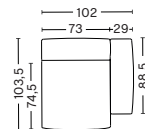

Right armrest

Art. S1065
W73/102 x D74,5/103,5 x H37/67 cm
Armrest dimensions
W29 x D88,5 x H57 cm

Middle

Art. S1063
W74,5 x D74,5/103,5 x H37/67 cm

**MAGS SOFT LOW ARMREST
WIDE MODULE**

Left armrest

Art. S1964
W90/119 x D74,5/103,5 x H37/67 cm
Armrest dimensions
W29 x D88,5 x H57 cm

Right armrest

Art. S1965
W90/119 x D74,5/103,5 x H37/67 cm
Armrest dimensions
W29 x D88,5 x H57 cm

Middle

Art. S1963
W91,5 x D74,5/103,5 x H37/67 cm

**MAGS SOFT
CORNER MODULE**

Left corner

Art. S1862
W69/98 x D69/98 x H37/67 cm

Armrest dimensions

W29 x D88,5 x H57 cm

Right armrest*

Art. S7265

W93/122 x D124/153 x H37/67 cm

Armrest dimensions

W29 x D88,5 x H57 cm

*Please contact our sales department if connecting two chaise longue modules

W274,5 x D103,5/274,5 x H37/67 cm

**CORNER COMB. 2
LEFT LOW ARMREST**

W274,5 x D103,5/235,5 x H37/67 cm

**CORNER COMB. 2
RIGHT LOW ARMREST**

W274,5 x D103,5/235,5 x H37/67 cm

Please see our Fabric Overview for approved standard fabrics.