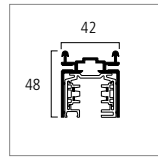

3~

Recessed flush mounted profile

Recessed flush mounted profile

To be used with 3~ surface track for flush mounting in concrete or plaster board ceiling.

Weight per meter:
0.88 kg

Recessed flush mounted profile

for 3~ surface track, incl.
12 slider nuts and two end
cap plates
material: aluminium profile raw
L = 4075 mm

Mounting brackets

for fixing recessed mounting
profile made of perforated
steel, fixing by self-tapping
screws, adjustment 8–28 mm,
6 pieces per packing unit