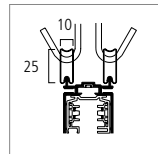

3~

Recessed flush mounted profile

Recessed flush mounted profile

To be used with 3~ surface track for flush mounting in concrete or plaster board ceiling.

Weight per meter:
0.88 kg

Recessed flush mounted profile

for 3~ surface track, incl.
12 slider nuts and two end
cap plates
material: aluminium profile raw
L = 4075 mm

Mounting brackets

for fixing recessed mounting
profile made of perforated
steel, fixing by self-tapping
screws, adjustment 8–28 mm,
6 pieces per packing unit

Snap hanger

for suspension with fast
fixing devices provided on
site, 6 pieces per packing
unit

18-400

99-619-0

557 0 5321 0

■ ■ ■ ■ ■ Project: Occhio store, München, Product: Più alto² track, Design: Axel Meise, Christoph Kügler, Manufacturer: Occhio GmbH