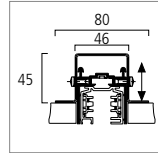

3~

Recessed flush mounted profile

Recessed flush mounted profile

To be used with 3~ surface track for flush mounting in concrete or plaster board ceiling.

Weight per meter:
0.88 kg

Recessed flush mounted profile

for 3~ surface track, incl.
12 slider nuts and two end
cap plates
material: aluminium profile raw
L = 4075 mm

Mounting brackets

for fixing recessed mounting
profile made of perforated
steel, fixing by self-tapping
screws, adjustment 8–28 mm,
6 pieces per packing unit