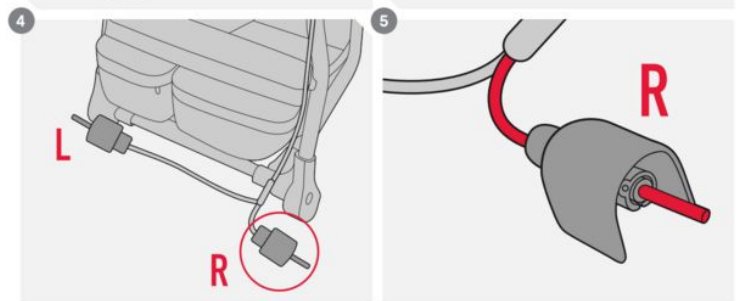

life without limit™

Urban Jungle™ / Swift™ replacment brake instructions

AUS/NZL

Mountain Buggy Australasia
102-112 Daniell Street
Newtown, Wellington 6021
New Zealand
+ 64 4 3800 833

EUR

Mountain Buggy Spain
Calle Casas de Campos
N°15, 3ª Planta
Malaga 29001, Spain
+34-91-290 14 82