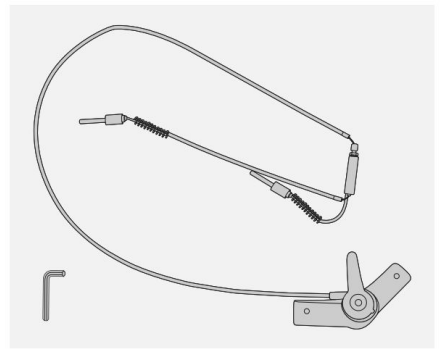

life without limit™

Urban Jungle™ / Swift™ replacment brake instructions

AUS/NZL

Mountain Buggy Australasia
102-112 Daniell Street
Newtown, Wellington 6021
New Zealand
+ 64 4 3800 833

EUR

Mountain Buggy Spain
Calle Casas de Campos
N°15, 3ª Planta
Malaga 29001, Spain
+34-91-290 14 82