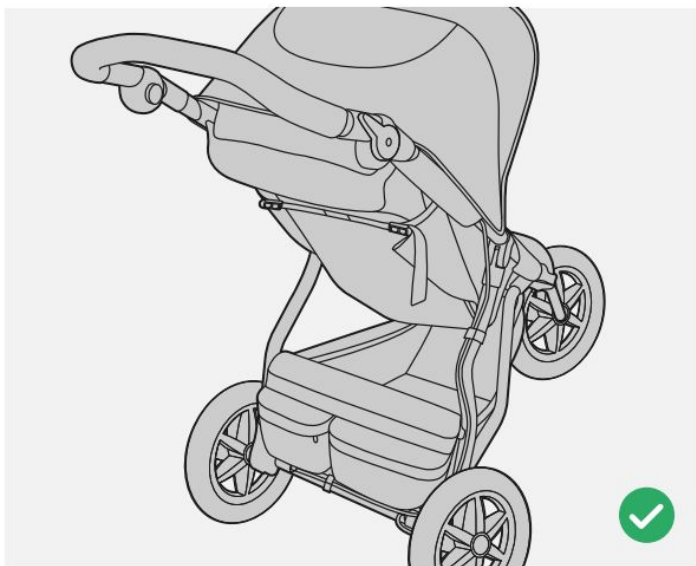

life without limit™

Urban Jungle™ / Swift™ replacment brake instructions

AUS/NZL

Mountain Buggy Australasia
102-112 Daniell Street
Newtown, Wellington 6021
New Zealand
+ 64 4 3800 833

EUR

Mountain Buggy Spain
Calle Casas de Campos
N°15, 3ª Planta
Malaga 29001, Spain
+34-91-290 14 82