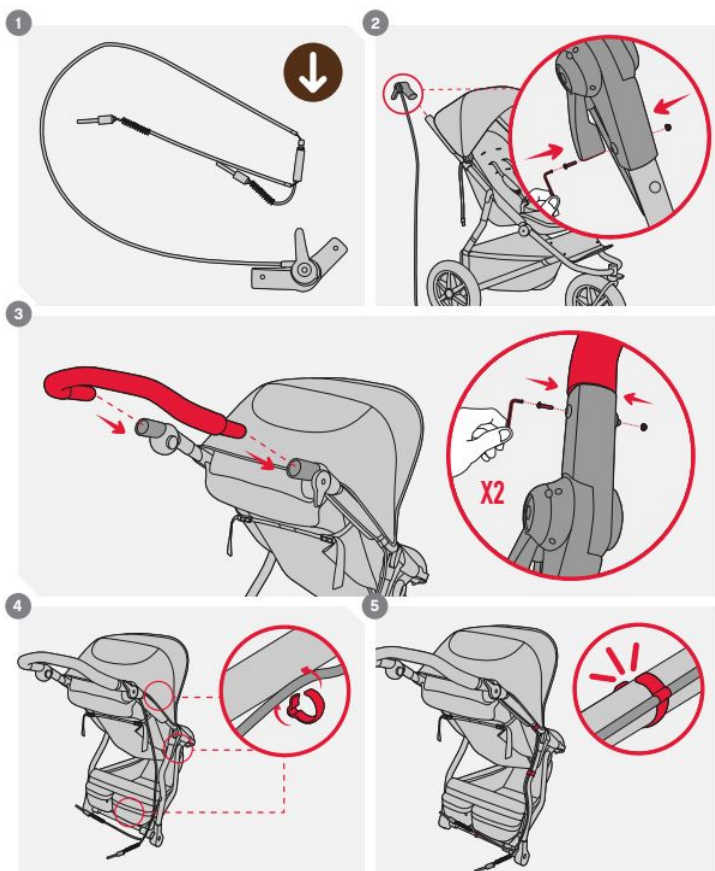

life without limit™

Urban Jungle™ / Swift™ replacment brake instructions

AUS/NZL

Mountain Buggy Australasia
102-112 Daniell Street
Newtown, Wellington 6021
New Zealand
+ 64 4 3800 833

EUR

Mountain Buggy Spain
Calle Casas de Campos
N°15, 3ª Planta
Malaga 29001, Spain
+34-91-290 14 82