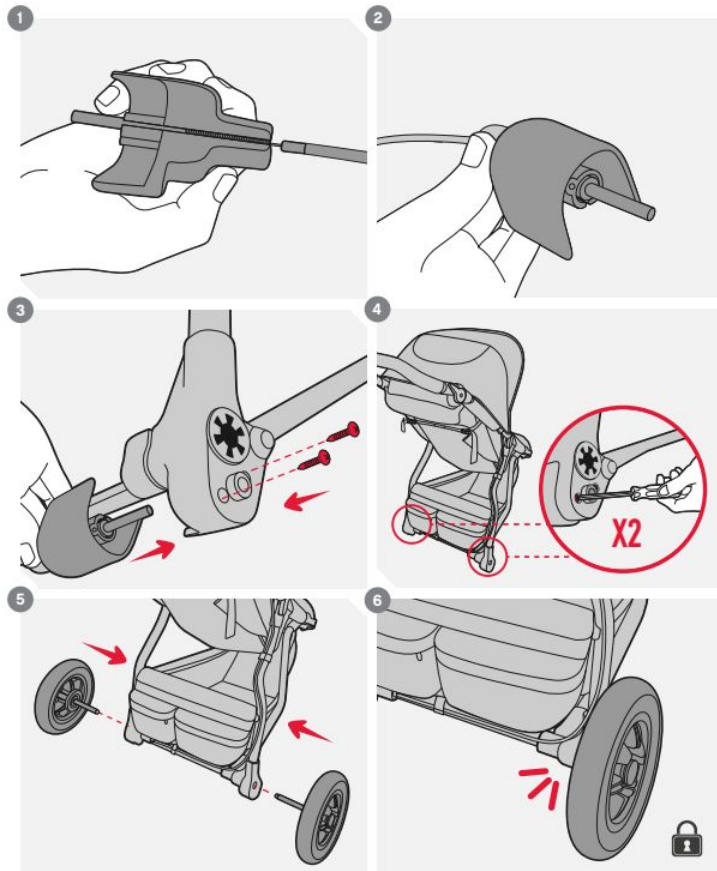

life without limit™

Urban Jungle™ / Swift™ replacment brake instructions

AUS/NZL

Mountain Buggy Australasia
102-112 Daniell Street
Newtown, Wellington 6021
New Zealand
+ 64 4 3800 833

EUR

Mountain Buggy Spain
Calle Casas de Campos
N°15, 3ª Planta
Malaga 29001, Spain
+34-91-290 14 82