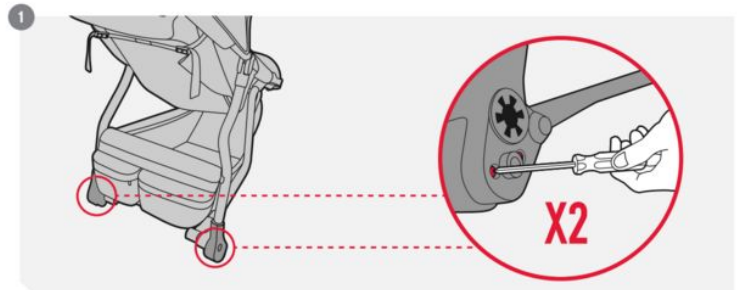

life without limit™

Urban Jungle™ / Swift™ replacment brake instructions

AUS/NZL

Mountain Buggy Australasia
102-112 Daniell Street
Newtown, Wellington 6021
New Zealand
+ 64 4 3800 833

EUR

Mountain Buggy Spain
Calle Casas de Campos
N°15, 3ª Planta
Malaga 29001, Spain
+34-91-290 14 82