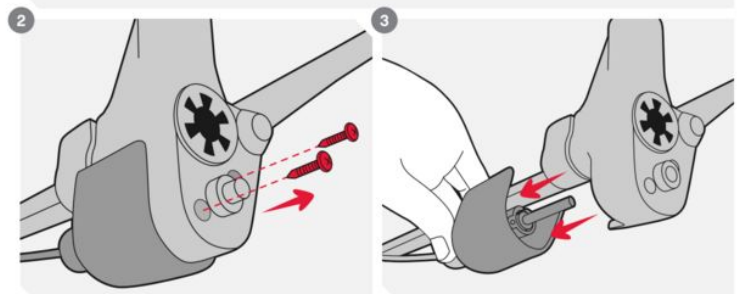

life without limit™

Urban Jungle™ / Swift™ replacment brake instructions

AUS/NZL

Mountain Buggy Australasia
102-112 Daniell Street
Newtown, Wellington 6021
New Zealand
+ 64 4 3800 833

EUR

Mountain Buggy Spain
Calle Casas de Campos
N°15, 3ª Planta
Malaga 29001, Spain
+34-91-290 14 82