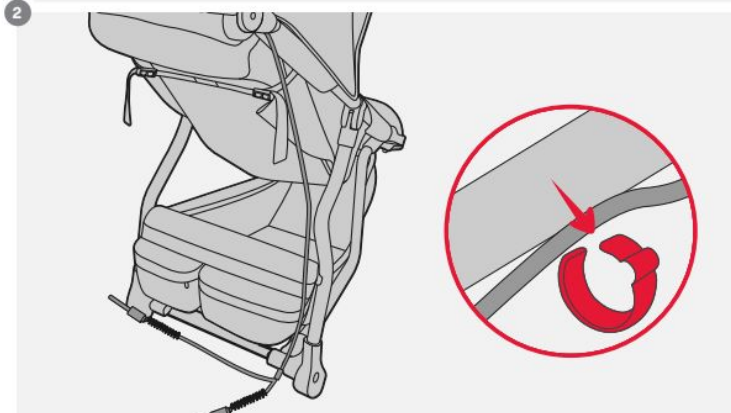

life without limit™

Urban Jungle™ / Swift™ replacment brake instructions

AUS/NZL

Mountain Buggy Australasia
102-112 Daniell Street
Newtown, Wellington 6021
New Zealand
+ 64 4 3800 833

EUR

Mountain Buggy Spain
Calle Casas de Campos
N°15, 3ª Planta
Malaga 29001, Spain
+34-91-290 14 82