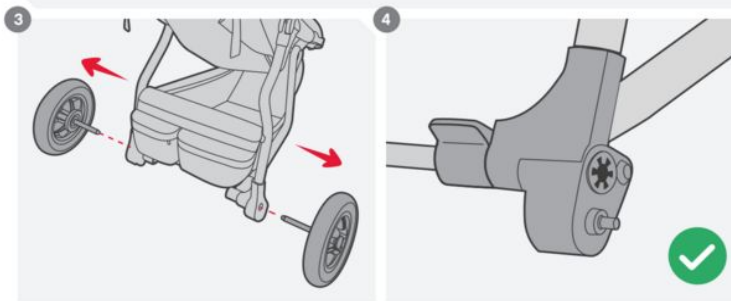

life without limit™

Urban Jungle™ / Swift™ replacment brake instructions

AUS/NZL

Mountain Buggy Australasia
102-112 Daniell Street
Newtown, Wellington 6021
New Zealand
+ 64 4 3800 833

EUR

Mountain Buggy Spain
Calle Casas de Campos
N°15, 3ª Planta
Malaga 29001, Spain
+34-91-290 14 82