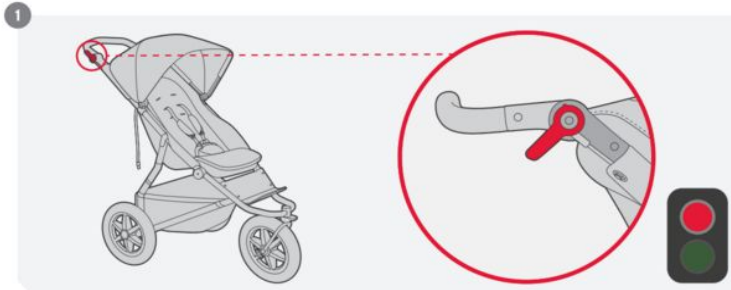

life without limit™

Urban Jungle™ / Swift™ replacment brake instructions

AUS/NZL

Mountain Buggy Australasia
102-112 Daniell Street
Newtown, Wellington 6021
New Zealand
+ 64 4 3800 833

EUR

Mountain Buggy Spain
Calle Casas de Campos
N°15, 3ª Planta
Malaga 29001, Spain
+34-91-290 14 82