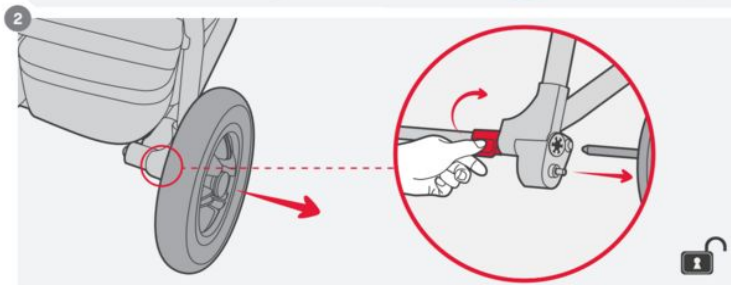

life without limit™

Urban Jungle™ / Swift™ replacment brake instructions

AUS/NZL

Mountain Buggy Australasia
102-112 Daniell Street
Newtown, Wellington 6021
New Zealand
+ 64 4 3800 833

EUR

Mountain Buggy Spain
Calle Casas de Campos
N°15, 3ª Planta
Malaga 29001, Spain
+34-91-290 14 82