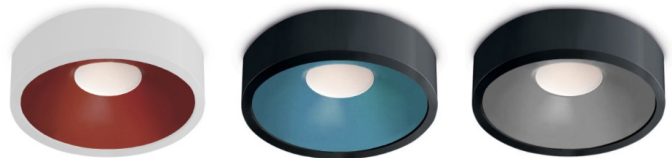

Colour Option Examples

GIBSON SHEAT, WELLINGTON