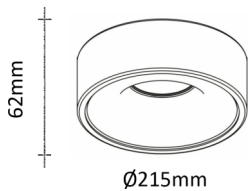

**Dimensions:** Ø215mm x H62mm

**Colours:** White | Black | Silver | Custom

#### Dimensions