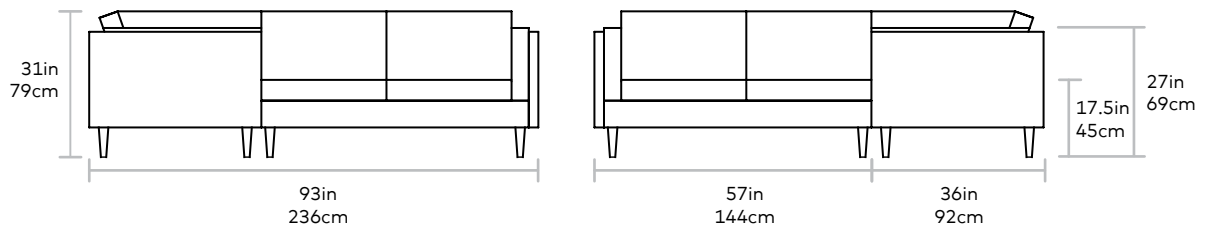

Adelaide Bi-Sectional

Seat Height 17.5in | 45cm
Seat Depth 23in | 59cm

UPHOLSTERY > Fabric
LEGS > Solid Wood Walnut Finish

The Adelaide Bi-Sectional is a classic, symmetrical design that harkens back to Mid-century archetypes. Structured side cushions lend a vintage look, and provide added comfort. The solid, tapered-wood legs can be easily removed and reattached, allowing this sectional to fit through tight spaces. The sofa frame and legs are FSC-Certified wood, in support of responsible forest management.