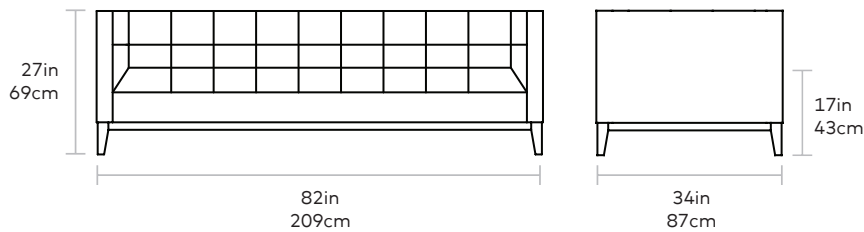

Atwood Sofa

Gus*

Seat Depth 22in | 56cm

UPHOLSTERY > Fabric
BASE > Solid Wood Walnut Finish

The Atwood Sofa is a tailored design which features a blind-tufted seat, back, and arms, along with piping details which lend to a clean, sophisticated look. The solid wood perimeter base is walnut finish with tapered legs. Made with FSC-Certified wood in support of responsible forest management. The Atwood is also available as a chair, lounge or bi-sectional.