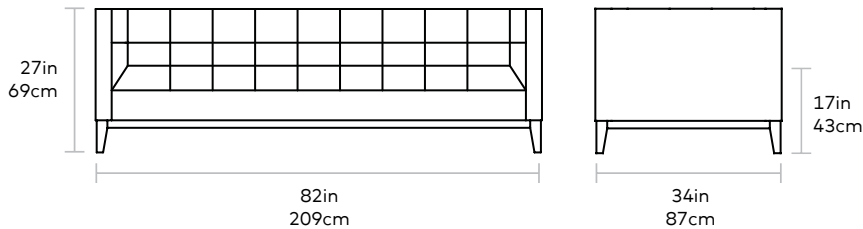

Seat Height 17in | 43cm
Seat Depth 22in | 56cm