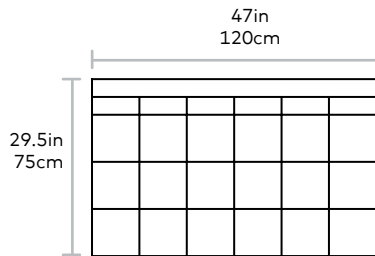

Atwood Lounge

Seat Height 17in | 43cm
Seat Depth 23.5in | 60cm

UPHOLSTERY > Fabric
BASE > Solid Wood Walnut Finish

The Atwood Lounge is a tailored design which features a blind-tufted seat and back, along with piping details which lend to a clean, sophisticated look. Perfect for the living room, bedroom or entryway, this smaller-scaled lounge is perfect as standalone seating or can be combined with the Atwood Sofa to create the Atwood Bi-Sectional. The solid wood perimeter base is walnut finish with tapered legs. The frame is constructed with kiln-dried 100% FSC®-Certified hardwood in support of responsible forest management.