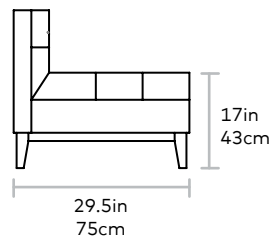

Atwood Lounge

Seat Height 17in | 43cm
Seat Depth 23.5in | 60cm

UPHOLSTERY > Fabric
BASE > Solid Wood Walnut Finish

The Atwood Lounge is a tailored design which features a blind-tufted seat and back, along with piping details which lend to a clean, sophisticated look. Perfect for the living room, bedroom or entryway, this smaller-scaled lounge is perfect as standalone seating or can be combined with the Atwood Sofa to create the Atwood Bi-Sectional. The solid wood perimeter base is walnut finish with tapered legs. The frame is constructed with kiln-dried 100% FSC®-Certified hardwood in support of responsible forest management.