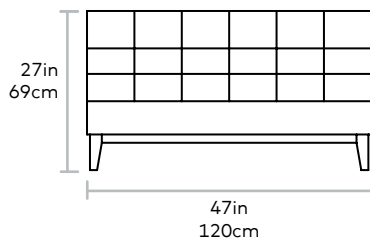

Atwood Lounge

Seat Height 17in | 43cm
Seat Depth 23.5in | 60cm

UPHOLSTERY > Fabric
BASE > Solid Wood Walnut Finish

The Atwood Lounge is a tailored design which features a blind-tufted seat and back, along with piping details which lend to a clean, sophisticated look. Perfect for the living room, bedroom or entryway, this smaller-scaled lounge is perfect as standalone seating or can be combined with the Atwood Sofa to create the Atwood Bi-Sectional. The solid wood perimeter base is walnut finish with tapered legs. The frame is constructed with kiln-dried 100% FSC®-Certified hardwood in support of responsible forest management.