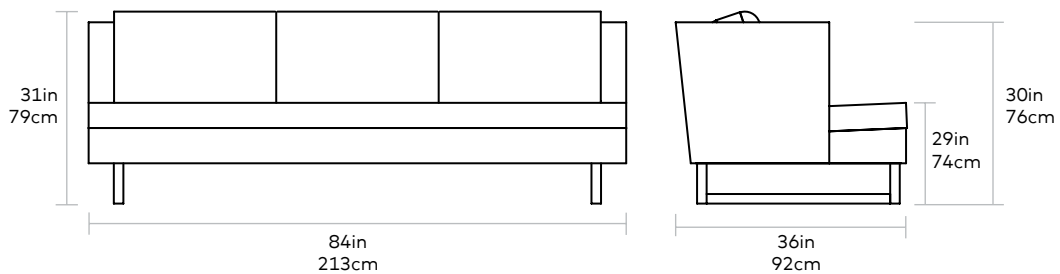

Aubrey Sofa

Seat Height 17in | 43cm
Seat Depth 24in | 61cm

UPHOLSTERY > Fabric

BASE > Solid Ash with Natural or Walnut Finish

The Aubrey Sofa embodies chic sophistication with piped edges, a button-tufted seat cushion and three luxurious back cushions. An angled back profile and a slim sled base give the Aubrey a clean, refined silhouette which evokes Scandinavian design influences. The solid ash legs are stained with a walnut or natural finish and are crafted with 100% FSC®-Certified wood, in support of responsible forest management.