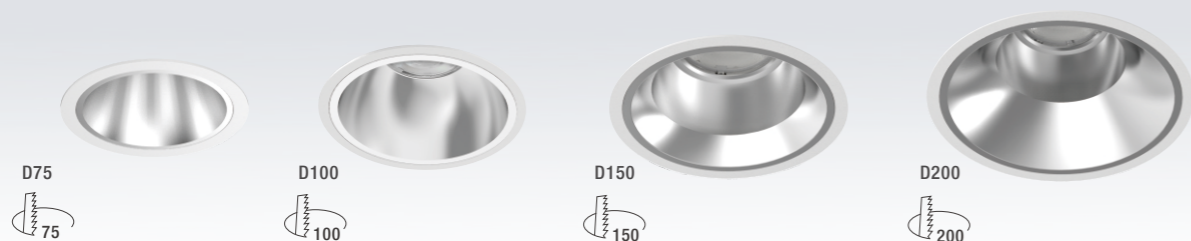

IP54 CE CB F UGR < 19

Quickinfo

GENERAL

recessed
IP 54

LED

COB LED module
2700K, 3000K, 4000K
CRI > 80, CRI > 90
Bining < 3-Step MacAdam

ESTIMATED LED LIFETIME

L80 / 50,000h

OPTICAL

direct illumination
beam angle 18°, 25°, 30°, 50°, 60°

PHYSICAL

aluminium
powder coating

Function

Small size with cutout of 100mm. Integrated mechanicals of heatsink and mounting ring to reduce components. Deep recessed design achieves super eye comfort. Attractive appearance with efficiency and functionality. Passive management ensures durability.

Optimal lens technologies with medium and flood beam angles guarantee light quality. Interchangeable reflectors of matt, white and black colors provide maximum design freedom. Applicable to all typical downlight contexts.

Features

- Focus on every detail
- Low glare for optimal eye comfort

Order options

SYSTEM POWER

9W
13W

COLOUR TEMPERATURE

2700K
3000K
4000K

COLOUR RENDERING INDEX