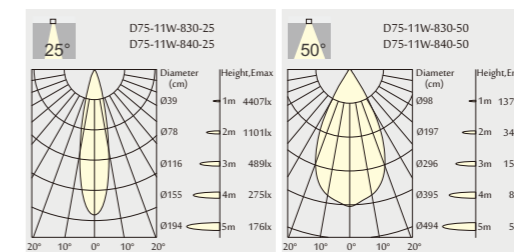

OPTICAL

direct illumination
beam angle 18°, 25°, 30°, 50°, 60°

PHYSICAL

aluminium
powder coating

Function

Small size with cutout of 100mm. Integrated mechanicals of heatsink and mounting ring to reduce components. Deep recessed design achieves super eye comfort. Attractive appearance with efficiency and functionality. Passive management ensures durability.

CRI 80
CRI 90

ELECTRICAL

Non-Dim
Phase Dim
1-10V
DALI

LENS

25° Beam 50° Beam

REFLECTOR

Matt White Black

D75

3000K
(Standard)

Light distribution for 3000K

7.5W 700 lm-750 lm

Order Information

D75-7.5W 700-750 Lm MODELS (CITIZEN LED)

Code	LED output	Module output	LED Voltage	LED Current	LED Power	System Power	CRI	CCT	BEAM
D75-7.5W-830-25	1000 lm	700 lm	31 V	250 mA	7.5W	9W	83	3000K	25°
D75-7.5W-840-25	1100 lm	750 lm	31 V	250 mA	7.5W	9W	83	4000K	25°
D75-7.5W-830-50	1000 lm	700 lm	31 V	250 mA	7.5W	9W	83	3000K	50°
D75-7.5W-840-50	1100 lm	750 lm	31 V	250 mA	7.5W	9W	83	4000K	50°

11W 900 lm-950 lm

Order Information

D75-11W 900-950 Lm MODELS (CITIZEN LED)

Code	LED output	Module output	LED Voltage	LED Current	LED Power	System Power	CRI	CCT	BEAM
D75-11W-830-25	1300 lm	900 lm	31 V	350 mA	11W	13W	83	3000K	25°
D75-11W-840-25	1400 lm	950 lm	31 V	350 mA	11W	13W	83	4000K	25°
D75-11W-830-50	1300 lm	900 lm	31 V	350 mA	11W	13W	83	3000K	50°
D75-11W-840-50	1400 lm	950 lm	31 V	350 mA	11W	13W	83	4000K	50°