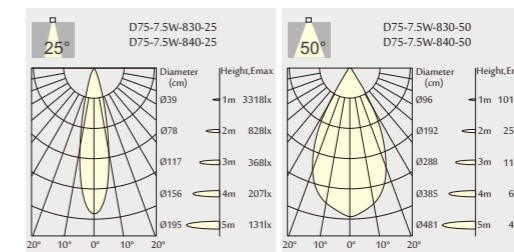

OPTICAL

direct illumination
beam angle 18°, 25°, 30°, 50°, 60°

PHYSICAL

aluminium
powder coating

Function

Small size with cutout of 100mm. Integrated mechanicals of heatsink and mounting ring to reduce components. Deep recessed design achieves super eye comfort. Attractive appearance with efficiency and functionality. Passive management ensures durability.

Features

- Focus on every detail
- Low glare for optimal eye comfort

Order options

SYSTEM POWER

9W
13W

COLOUR TEMPERATURE

2700K
3000K
4000K

COLOUR RENDERING INDEX

CRI 80
CRI 90

ELECTRICAL

Non-Dim
Phase Dim
1-10V
DALI

LENS

25° Beam 50° Beam

REFLECTOR

Matt White Black

D75

3000K
(Standard)

Light distribution for 3000K

7.5W 700 lm-750 lm

Order Information

D75-7.5W 700-750 Lm MODELS (CITIZEN LED)

Code	LED output	Module output	LED Voltage	LED Current	LED Power	System Power	CRI	CCT	BEAM
D75-7.5W-830-25	1000 lm	700 lm	31 V	250 mA	7.5W	9W	83	3000K	25°
D75-7.5W-840-25	1100 lm	750 lm	31 V	250 mA	7.5W	9W	83	4000K	25°
D75-7.5W-830-50	1000 lm	700 lm	31 V	250 mA	7.5W	9W	83	3000K	50°
D75-7.5W-840-50	1100 lm	750 lm	31 V	250 mA	7.5W	9W	83	4000K	50°