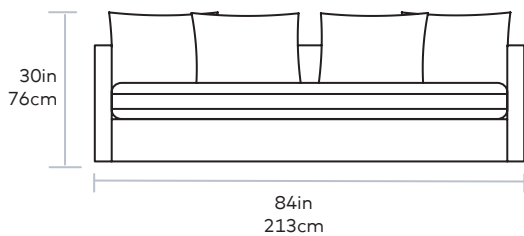

Carmel Slipcover Sofa

Seat Height 17in | 43cm
Seat Depth 23in | 59cm

UPHOLSTERY > Fabric

The Carmel Sofa, embodies the laid-back coastal lifestyle, with a deep seat and loose, luxurious back cushions, perfect for relaxed lounging. The Carmel is both environmentally and family-friendly, with machine washable slipcovers and PET filled cushions. Sofa includes slipcover. Additional slipcover can be purchased separately. This sofa is constructed with kiln-dried FSC®-Certified wood, in support of responsible forest management.