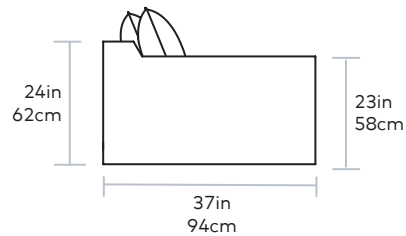

Carmel Slipcover Sofa

Seat Height 17in | 43cm
Seat Depth 23in | 59cm

UPHOLSTERY > Fabric

The Carmel Sofa, embodies the laid-back coastal lifestyle, with a deep seat and loose, luxurious back cushions, perfect for relaxed lounging. The Carmel is both environmentally and family-friendly, with machine washable slipcovers and PET filled cushions. Sofa includes slipcover. Additional slipcover can be purchased separately. This sofa is constructed with kiln-dried FSC®-Certified wood, in support of responsible forest management.