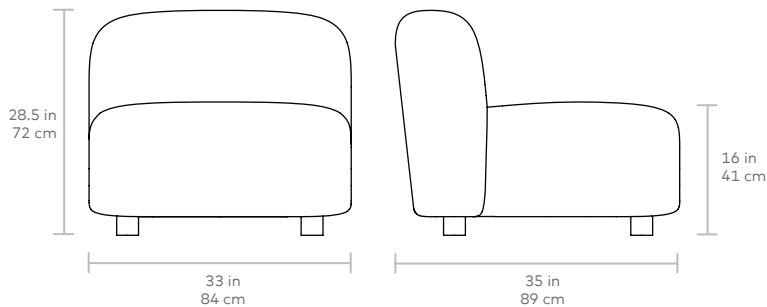

Seat Depth 22in | 56cm